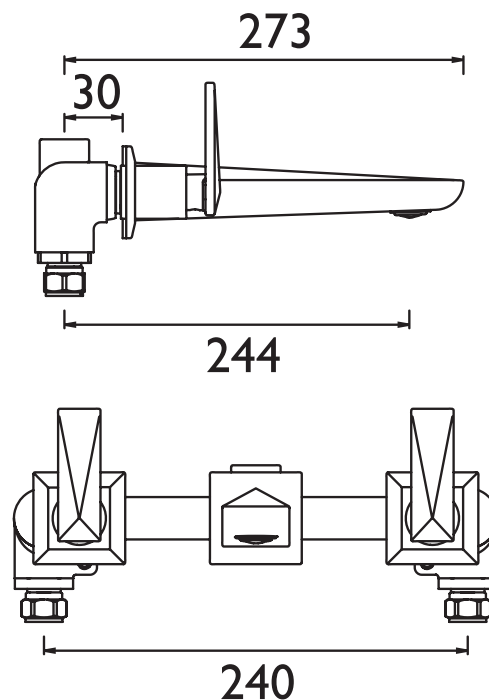

## EBONY Tap Range Ebony 3 Hole Wall Mounted Bath Filler Chrome

Specification	
Style:	Contemporary
Product Type:	Bathroom Taps
Finish/Colour:	Chrome
Main Construction Material:	Brass
Mount Type:	Wall Mounted
Handle Type:	Lever
Connection Inlet:	3/4" BSP
Number of Tap Holes Required:	3
Valve/Cartridge Type:	3/4" Ceramic Disc Valves
Plumbing System Suitability	All
Working Pressure Range:	Min 0.2 Bar, Max 5.0 Bar
Maximum Hot Water Temperature: °c	65
Maximum Dynamic Pressure: (bar)	5
Maximum Static Pressure: (bar)	10
Flow Type:	Single Flow
Flow Rate: (l/min @ 3 bar)	74.1
Connection Outlet:	
Isolation Included:	No

### Dimensions (measurements in mm)