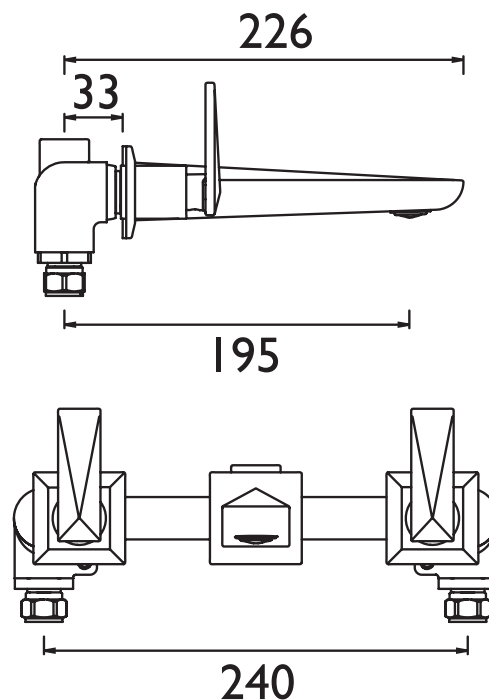

EBY 3HWMBAS C

EBONY Tap Range Ebony 3 Hole Wall Mounted Basin Mixer Chrome

Specification	
Style:	Contemporary
Product Type:	Bathroom Taps
Finish/Colour:	Chrome
Main Construction Material:	Brass
Mount Type:	Wall Mounted
Handle Type:	Lever
Connection Inlet:	15mm Compression
Number of Tap Holes Required:	3
Valve/Cartridge Type:	1/2" Ceramic Disc Valves
Plumbing System Suitability	All
Working Pressure Range:	Min 0.2 Bar, Max 5.0 Bar
Maximum Hot Water Temperature: °c	65
Maximum Dynamic Pressure: (bar)	5
Maximum Static Pressure: (bar)	10
Flow Type:	Single Flow
Flow Rate: (l/min @ 3 bar)	39.8
Connection Outlet:	Flow Straightener
Isolation Included:	No

Features:

- Ceramic Disc

Product Certifications:

For more products, visit our website:

Dimensions (measurements in mm)

Flow Rates (l/min)

System Pressure (bar)	0.2	0.5	1	2	3	5
EBY 3HWMBAS C (Mixed)	9.4	16.1	22.6	32.3	39.8	49.7

TECHNICAL
DATA
SHEET

BRISTAN
TAPS & SHOWERS

D3