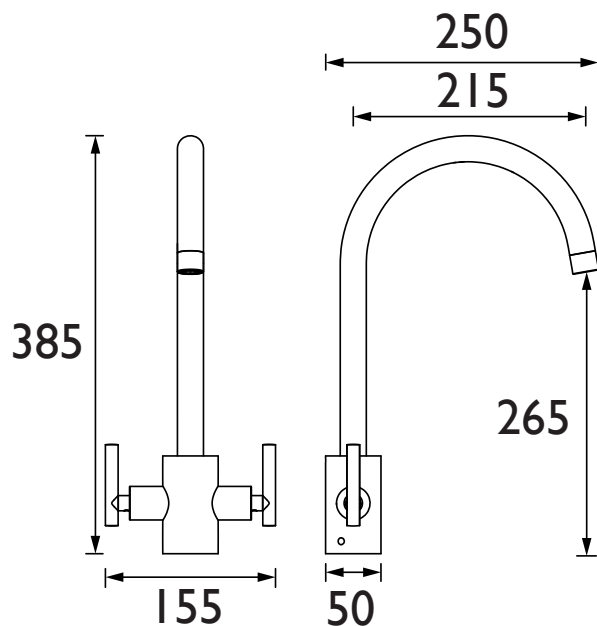

Product Certifications:

For more products, visit our website:
<http://www.bristan.com>

Specification

Product Type:	Kitchen Taps
Main Construction Material:	Brass
Mount Type:	Deck Mounted
Handle Type:	Lever Handles
Connection Inlet:	1/2" BSP Flexible Tails
Connection Outlet:	Flow Straightener
Number of Tap Holes:	1
Valve/Cartridge Type:	1/2" Ceramic Disc Valve
Plumbing System Requirements:	Suitable for all plumbing systems
Minimum Dynamic Pressure (bar):	0.3 bar
Maximum Dynamic Pressure (bar):	5.0 bar
Maximum Hot Water Temperature °C:	65°C
Maximum Static Pressure (bar):	10 bar
Flow Type:	Single Flow
Isolation Included:	Yes

Dimensions (measurements in mm)

Flow Rates (l/min)

System Pressure (bar)	0.3	0.5	1	2	3	5
AR SNK EF C (mixed)	7.3	8.9	13.1	19	23.2	29.5

TECHNICAL DATA SHEET

BRISTAN

D5