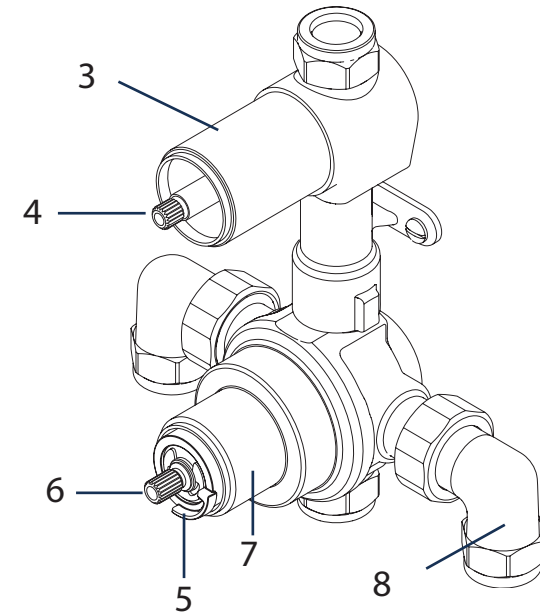

Product Code: AR3 SHCVO C

Revision: D5

1	Flow & Temperature Handle Assembly
2	Concealing Plate
3	Flow Shroud
4	Flow Valve
5	Temperature Stop
6	Thermostatic Cartridge
7	Temperature Shroud
8	Elbow Assey (Pair)
9	Fixings
10	Wall Outlet
11	Filter Washers
12	Flow Regulator
13	Flow Regulator
14	Inserts