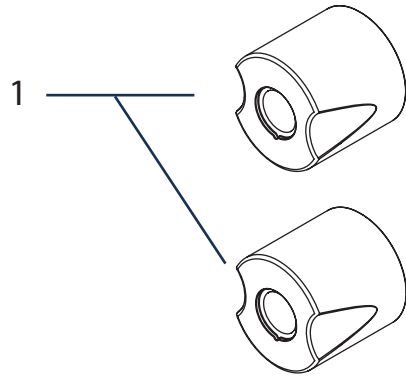

Product Code: AR3 SHCVO C

Revision: D5

1	Flow & Temperature Handle Assembly
2	Concealing Plate
3	Flow Shroud
4	Flow Valve
5	Temperature Stop
6	Thermostatic Cartridge
7	Temperature Shroud
8	Elbow Assey (Pair)
9	Fixings
10	Wall Outlet
11	Filter Washers
12	Flow Regulator
13	Flow Regulator
14	Inserts