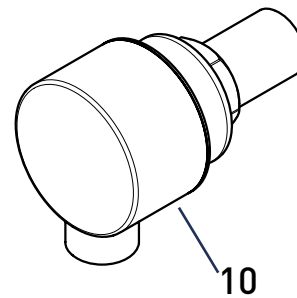

Product Code: AR3 SHCMT C

Revision: D5

1	Flow Handle Assembly
2	Concealing Plate
3	Flow Shroud
4	Flow Valve
5	Temperature Stop
6	Thermostatic Cartridge
7	Temperature Shroud
8	Elbow Assey (Pair)
9	Fixings
10	Wall Outlet
11	Filter Washers
12	Flow Regulator
13	Flow Regulator
14	Inserts
15	Bracket Cap
16	Wall Bracket
17	Slider Bracket
18	Riser Rail
19	Shower Hose
20	Soap Dish
21	Hose Retainer
22	Shower Head