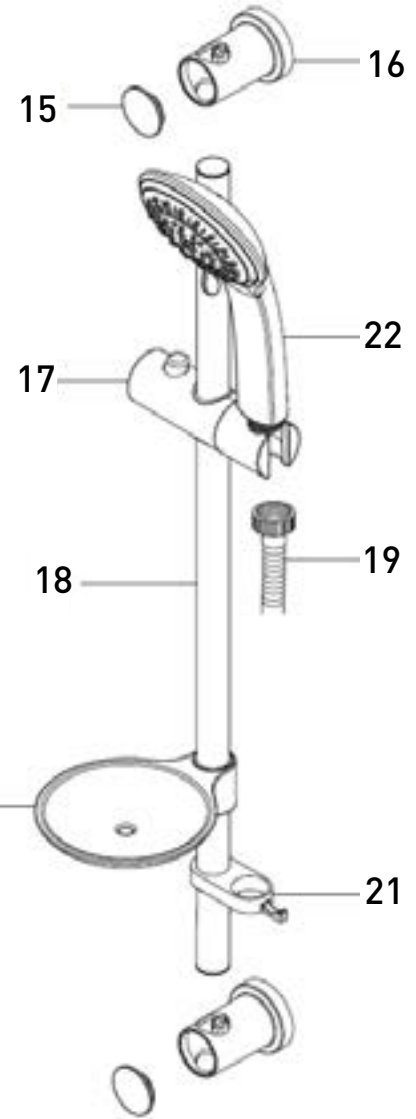

Product Code: AR3 SHCMT C

Revision: D5

1	Flow Handle Assembly
2	Concealing Plate
3	Flow Shroud
4	Flow Valve
5	Temperature Stop
6	Thermostatic Cartridge
7	Temperature Shroud
8	Elbow Assey (Pair)
9	Fixings
10	Wall Outlet
11	Filter Washers
12	Flow Regulator
13	Flow Regulator
14	Inserts
15	Bracket Cap
16	Wall Bracket
17	Slider Bracket
18	Riser Rail
19	Shower Hose
20	Soap Dish
21	Hose Retainer
22	Shower Head