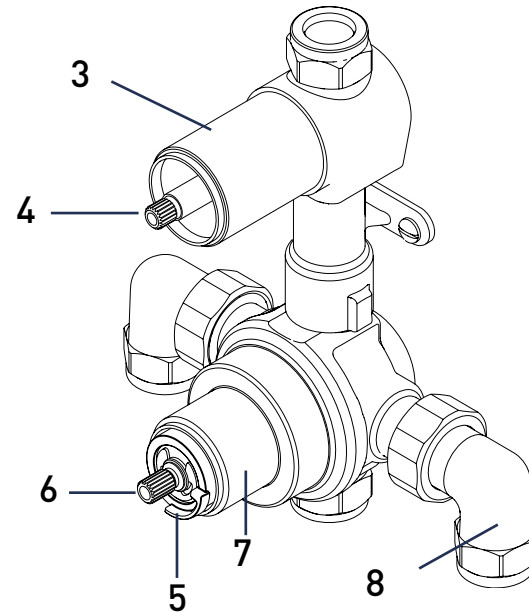

Product Code: AR3 SHCMT C

Revision: D5

1	Flow Handle Assembly
2	Concealing Plate
3	Flow Shroud
4	Flow Valve
5	Temperature Stop
6	Thermostatic Cartridge
7	Temperature Shroud
8	Elbow Assey (Pair)
9	Fixings
10	Wall Outlet
11	Filter Washers
12	Flow Regulator
13	Flow Regulator
14	Inserts
15	Bracket Cap
16	Wall Bracket
17	Slider Bracket
18	Riser Rail
19	Shower Hose
20	Soap Dish
21	Hose Retainer
22	Shower Head