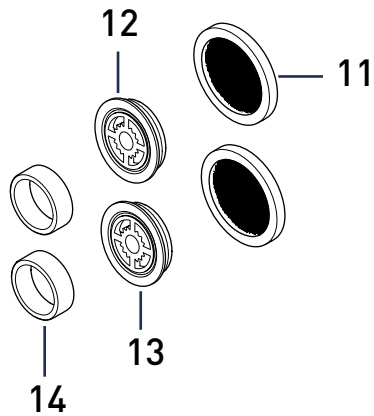

Product Code: AR3 SHCMT C

Revision: D5

1	Flow Handle Assembly
2	Concealing Plate
3	Flow Shroud
4	Flow Valve
5	Temperature Stop
6	Thermostatic Cartridge
7	Temperature Shroud
8	Elbow Assey (Pair)
9	Fixings
10	Wall Outlet
11	Filter Washers
12	Flow Regulator
13	Flow Regulator
14	Inserts
15	Bracket Cap
16	Wall Bracket
17	Slider Bracket
18	Riser Rail
19	Shower Hose
20	Soap Dish
21	Hose Retainer
22	Shower Head