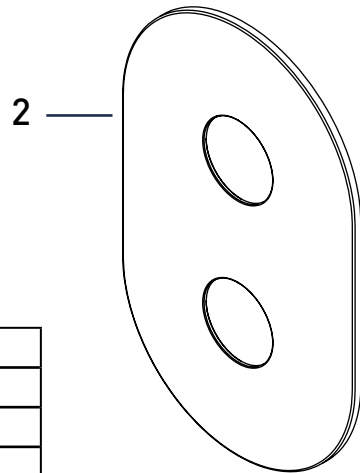

Product Code: AR3 SHCMT C

Revision: D5

1	Flow Handle Assembly
2	Concealing Plate
3	Flow Shroud
4	Flow Valve
5	Temperature Stop
6	Thermostatic Cartridge
7	Temperature Shroud
8	Elbow Assey (Pair)
9	Fixings
10	Wall Outlet
11	Filter Washers
12	Flow Regulator
13	Flow Regulator
14	Inserts
15	Bracket Cap
16	Wall Bracket
17	Slider Bracket
18	Riser Rail
19	Shower Hose
20	Soap Dish
21	Hose Retainer
22	Shower Head