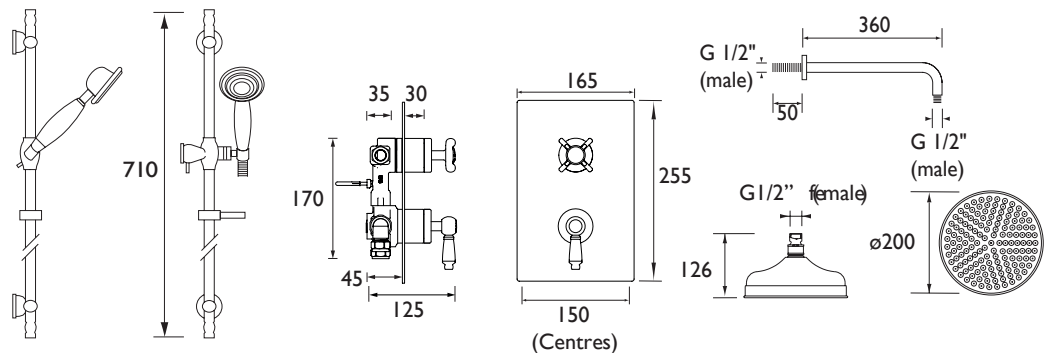

## Features:

- This luxurious shower pack comprises of our Renaissance shower valve with integral two outlet diverter, a traditionally styled 200mm fixed head and a shower kit with single-function handset
- Supplied with 200mm fixed head and a shower kit with single mode handset
- Minimum cold water supply temperature is 5°C
- Maximum hot water supply temperature is 80°C
- Fully serviceable from the front

## Specification

Style:	Traditional
Finish/Colour:	Chrome Plated
Main Construction Material:	Brass; ABS
No of Controls:	2
Shower Type:	Dual Control
Shower Head Type:	Fixed Head and Adjustable Riser Kit
Valve/Cartridge Type:	3/4" Ceramic Disc Valve 1/4 turn
Maximum Hot Water Supply Temperature °C:	65
Maximum Static Pressure: (bar)	10
Plumbing System Suitability:	Suitable for all plumbing systems
Working Pressure Range:	Min: 0.2 bar, Max: 5 bar
Connection Inlet:	15mm Compression
Connection Outlet:	G 1/2"
Isolation Valve Included:	No
Check Valve Included:	Yes

## Dimensions (measurements in mm)