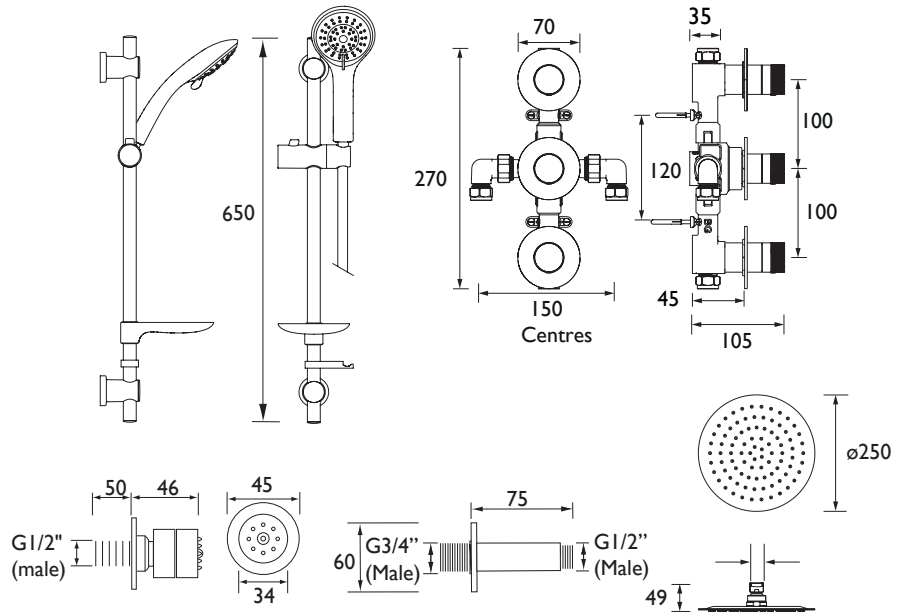

ORB SHWR PK

ORB Shower Range

Complete Orb Recessed
Dual Control Shower Pack

Features:

- Dual control
- Integral two outlet diverter and stopcock
- Stainless steel slim line 250mm Round fixed head
- Stylish shower kit with large multi function handset
- 4 adjustable body jets

Product Certifications:

For more products, visit our website:
<http://www.bristan.com>

Specification

Style:	Contemporary
Finish/Colour:	Chrome Plated
Main Construction Material:	Brass; ABS
No of Controls:	2
Shower Type:	Dual Control
Shower Head Type:	Fixed Head, Adjustable Riser Kit and
Valve/Cartridge Type:	3/4" Ceramic Disc Valve 1/4 turn
Maximum Hot Water Supply Temperature °C:	65
Maximum Static Pressure: (bar)	10
Plumbing System Suitability:	Suitable for all plumbing systems
Working Pressure Range:	Min: 0.2 bar, Max: 5 bar
Connection Inlet:	15mm Compression
Connection Outlet:	G 1/2"
Isolation Valve Included:	No
Check Valve Included:	Yes

Dimensions (measurements in mm)

Flow Rates (l/min)

System Pressure (bar)	0.2	0.5	1	2	3	5
Outlet 1 (CD Valve)	9.48	15	21.2	30	36.72	47.41
Outlet 2 (Diverter)	8.27	13.08	18.5	26.16	32.04	41.37
Outlet 3 (Diverter)	8.05	12.73	18	25.46	31.18	40.25

TECHNICAL DATA SHEET

BRISTAN

TAPS & SHOWERS

D1