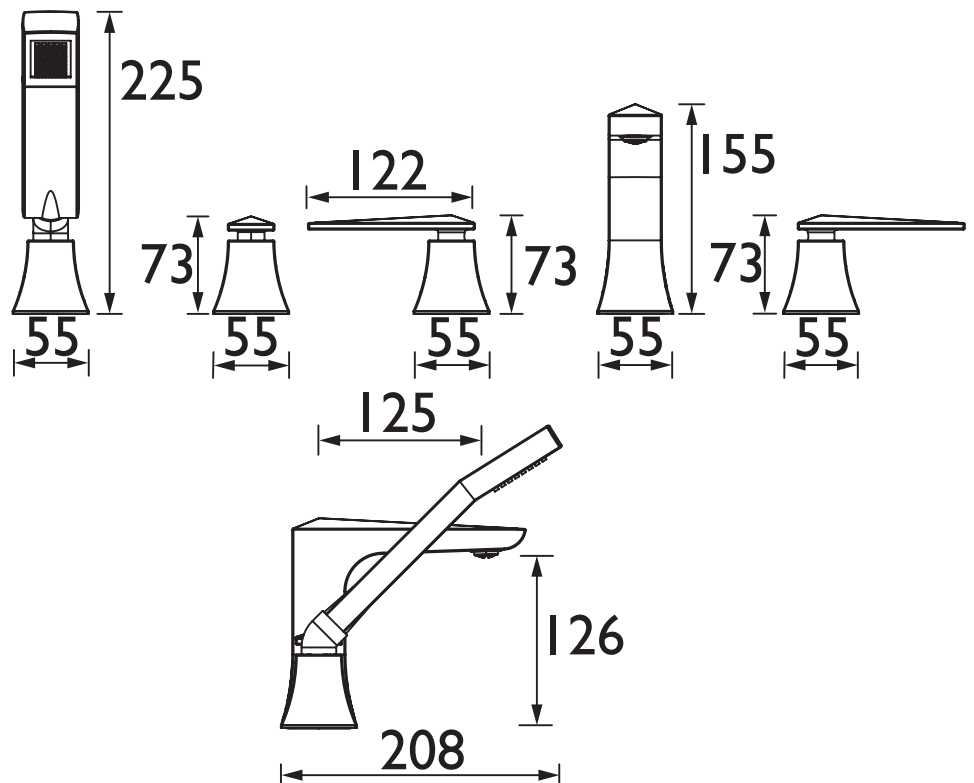

## EBONY Tap Range Ebony Five Hole Bath Shower Mixer Chrome

### Features:

- Long life and easy to use 1/4 turn ceramic disc valves
- Metal back nuts for added durability
- Includes 1.75m hose and rub-clean anti-limescale handset
- Minimum working pressure of 1.5 bar

### Specification

<b>Product Type:</b>	Bath Shower Mixer
<b>Main Construction Material:</b>	Brass
<b>Mount Type:</b>	Deck Mounted
<b>Handle Type:</b>	Lever Handles
<b>Connection Inlet:</b>	3/4" BSP
<b>Connection Outlet:</b>	M24 Coin-slot Aerator
<b>Number of Tap Holes:</b>	5
<b>Valve/Cartridge Type:</b>	3/4" Ceramic Disc Valve
<b>Plumbing System Requirements:</b>	Suitable for all plumbing systems
<b>Minimum Dynamic Pressure:</b>	1.5 Bar
<b>Maximum Dynamic Pressure:</b>	5.0 Bar
<b>Maximum Hot Water Temperature: °C</b>	65
<b>Maximum Static Pressure: (bar)</b>	10
<b>Flow Type:</b>	Single Flow
<b>Isolation Included:</b>	No

### Dimensions (measurements in mm)