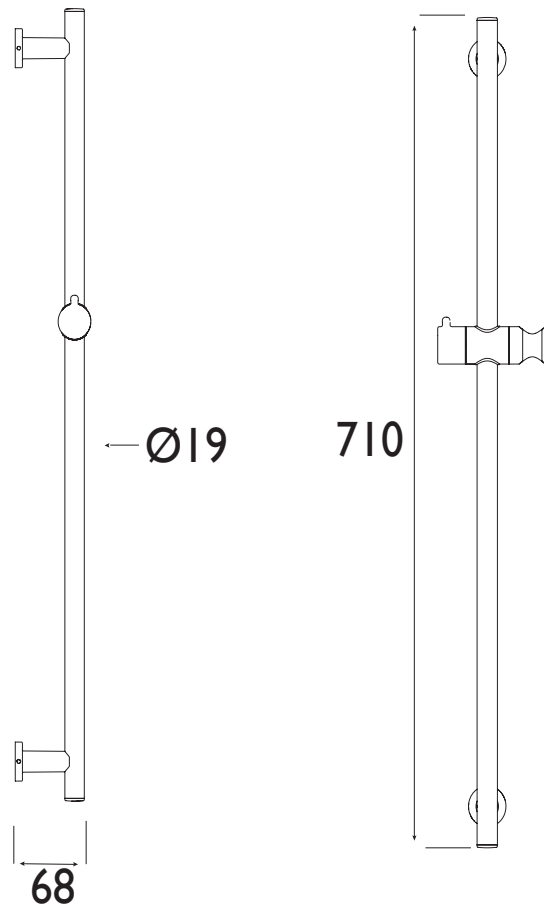

## Accessories Brass Riser Rail - Fixed Brackets Chrome

Adjustable Brackets:	No
Main Construction Material:	Brass
Contemporary or Traditional:	Contemporary
Finish Colour:	Chrome
Isolation Included:	No
Riser Length: (mm)	710
Working Pressure Range (bar):	Min. 0.2, Max 5.0
Maximum Static Pressure: (bar)	10

### Features:

- Fixed position brackets
- Solid Brass Construction
- Includes slider bracket for handset

### Dimensions (measurements in mm)

**TECHNICAL  
DATA  
SHEET**

**BRISTAN**

D4