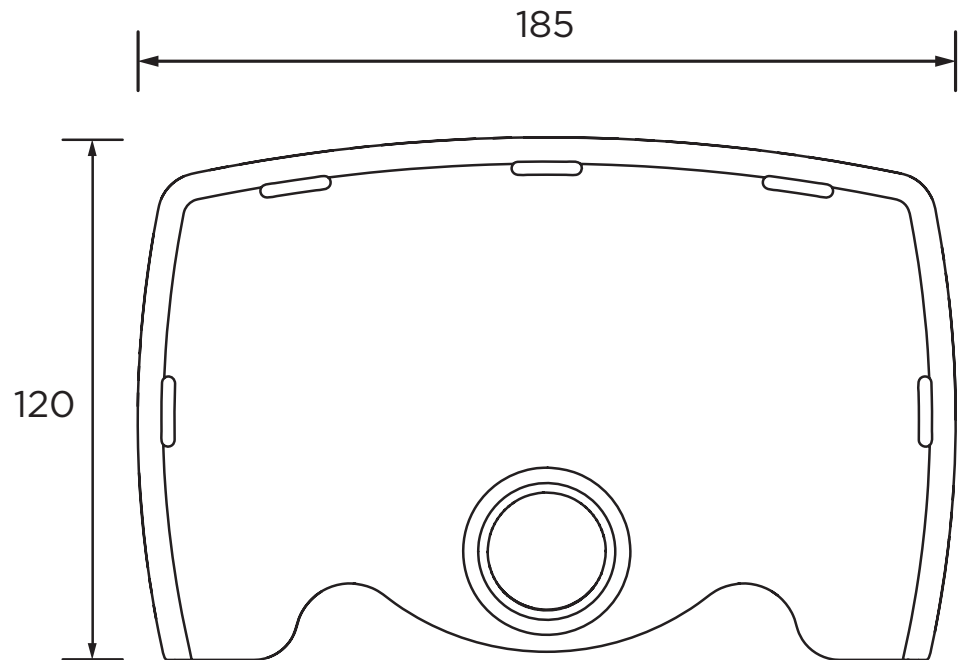

## CASINO Shower Range Casino Chrome Plated Shelf Chrome

### Dimensions (measurements in mm)

### Features:

- To suit 22mm diameter riser rail
- Features integral hose retainer
- Clam packed

For more products, visit our website:  
<http://www.bristan.com>

TECHNICAL  
DATA  
SHEET

**BRISTAN**  
TAPS & SHOWERS