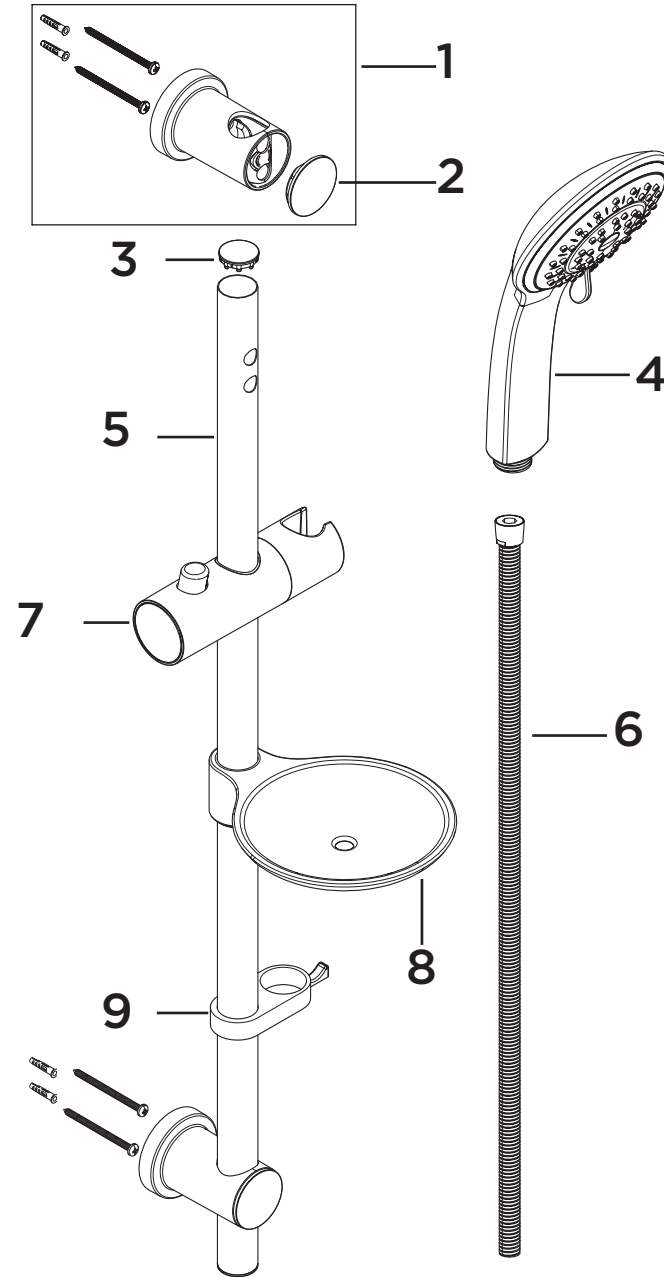

Product Code: CAS KIT03 C

Revision: D3.2

1	Wall Bracket Assembly
2	Wall Bracket Cap
3	Riser Rail End Cap
4	Casino 3 Function Large Handset
5	Riser Rail
6	1.75m Cone to Nut Hose
7	Slider Bracket
8	Soap Dish
9	Casino Hose Retainer