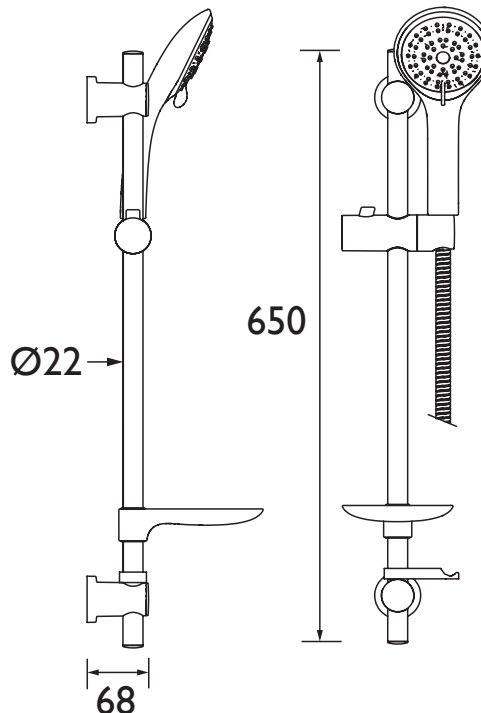

CAS KIT03 C

SHOWER ACC Shower Range Casino Shower Kit with 3 Function Large Handset Chrome

Features:

- Includes 1.75m hose, adjustable fixing brackets, multi-function rub-clean anti-limescale handset, hose retainer and soap dish
- Clam packed
- Includes 1.75m hose, large rub-clean 3 function handset, hose retainer and soap dish

Product Certifications:

WRAS Certificate No: 2302900
WRAS Expiry Date: 28/02/2028

For more products, visit our website:
<http://www.bristan.com>

Specification

Finish/Colour:	Chrome Plated
Main Construction Material:	ABS; EPDM; Stainless Steel
Shower Kit:	Adjustable Riser
Shower Head Type:	Multi-Function Handset
Rub Clean Handset:	Yes
Mounting Type:	Wall
Plumbing System Suitability:	Suitable for all plumbing systems
Minimum Dynamic Pressure (bar):	0.2 bar
Maximum Dynamic Pressure (bar):	5 bar
Maximum Static Pressure (bar):	10 bar
Maximum Hot Water Supply Temperature °C:	65
Isolation Included:	No
Check Valve Included:	No
What's Included:	1x Riser Rail, 2x End Brackets, 1x Slider Bracket, 1x Hose Retaining Ring, 1x Handset, 1x 1.5m Cone To Nut Hose, 1x Fitting Instructions

Dimensions (measurements in mm)

Flow Rates (l/min)

System Pressure (bar)	0.2	0.5	1	2	3	5
Through Handset (mixed)	4.2	6.7	9.4	13.3	16.3	21

TECHNICAL DATA SHEET

BRISTAN

D7