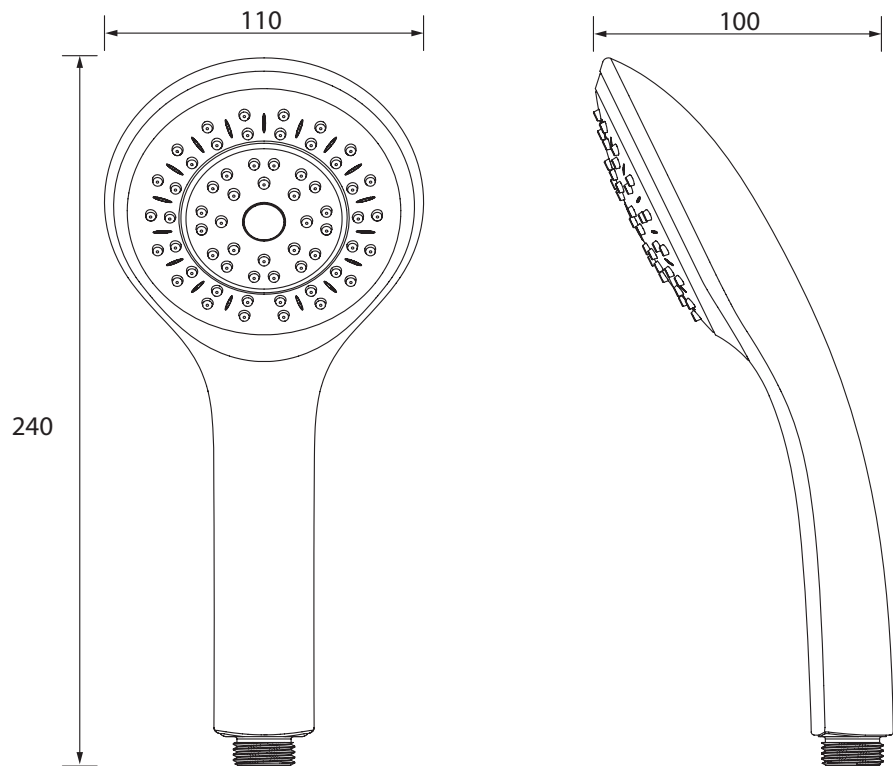

# CAS HAND02 C

## CASINO Shower Range Casino Single Function Large Handset Chrome

### Specification

|                             |               |
|-----------------------------|---------------|
| Style:                      | Contemporary  |
| Finish/Colour:              | Chrome Plated |
| Main Construction Material: | ABS           |
| Connection Inlet:           | G 1/2"        |

### Dimensions (measurements in mm)