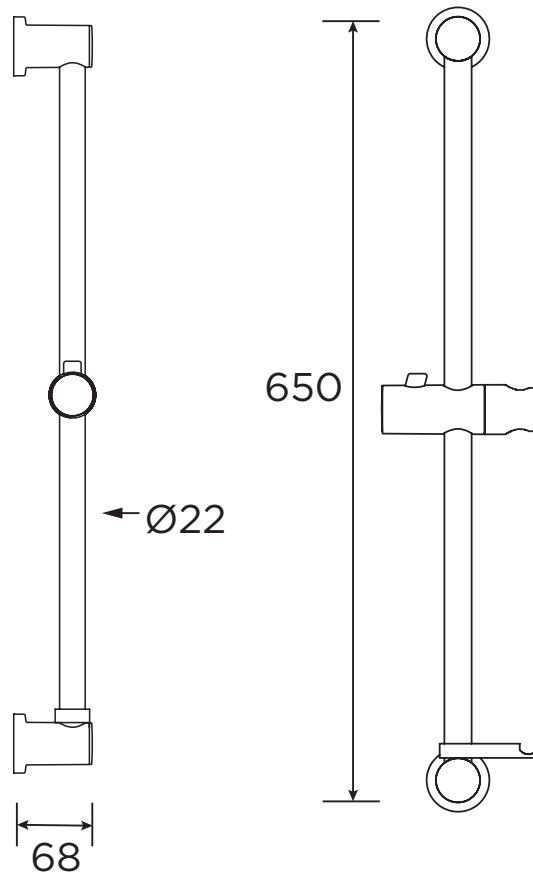

## CASINO Shower Range

Casino Riser Rail with Fixed  
Position Brackets Chrome

### Features:

- Includes slider bracket and hose retainer
- Rail length 650mm
- Rail diameter 22mm
- Clam packed

For more products, visit our website:  
<http://www.bristan.com>

### Specification

Style:	Contemporary
Finish/Colour:	Chrome Plated
Main Construction Material:	Brass

### Dimensions (measurements in mm)

TECHNICAL  
DATA  
SHEET

**BRISTAN**  
TAPS & SHOWERS

D1