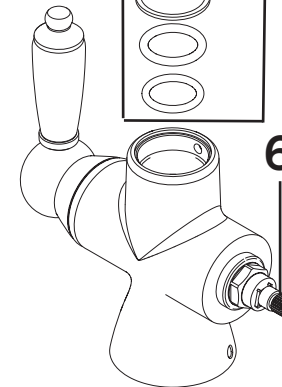

Product Code: RS SNK EF C
Revision: D5

1

2

3

4

6

5

8

7

1	Reinforcing Plate
2	EasyFit Tool
3	Anti-Splash Assembly
4	Spout Seals Kit
5	Handle Assembly
6	1/2" Ceramic Disc Valves
7	Plinth & O-Ring
8	M5 x 10mm Grub Screw
9	EasyFit Pack
10	Isolation Valves (Pair)
11	Molykote Grease
12	1/2" BSP Flexible Tails (Pair)

Product Code: RS SNK EF C
Revision: D4

1	Reinforcing Plate
2	EasyFit Tool
3	Anti-Splash Assembly
4	Spout Seals Kit
5	Handle Assembly
6	1/2" Ceramic Disc Valves
7	Plinth & O-Ring
8	M5 x 10mm Grub Screw
9	EasyFit Pack
10	Isolation Valves (Pair)
11	Molykote Grease
12	1/2" BSP Flexible Tails (Pair)