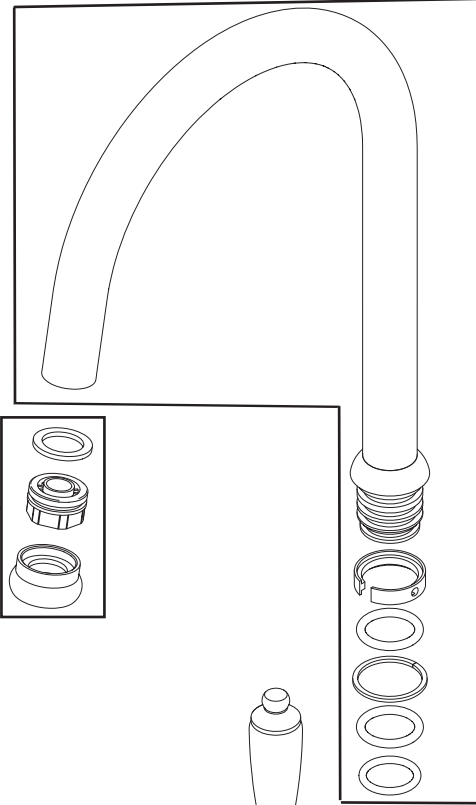

Product Code: RS SNK EF C
Revision: D5

1

2

3

4

6

5

8

7

1	Reinforcing Plate
2	EasyFit Tool
3	Anti-Splash Assembly
4	Spout Seals Kit
5	Handle Assembly
6	1/2" Ceramic Disc Valves
7	Plinth & O-Ring
8	M5 x 10mm Grub Screw
9	EasyFit Pack
10	Isolation Valves (Pair)
11	Molykote Grease
12	1/2" BSP Flexible Tails (Pair)

Product Code: RS SNK EF C
Revision: D4

1	Reinforcing Plate
2	EasyFit Tool
3	Anti-Splash Assembly
4	Spout Seals Kit
5	Handle Assembly
6	1/2" Ceramic Disc Valves
7	Plinth & O-Ring
8	M5 x 10mm Grub Screw
9	EasyFit Pack
10	Isolation Valves (Pair)
11	Molykote Grease
12	1/2" BSP Flexible Tails (Pair)