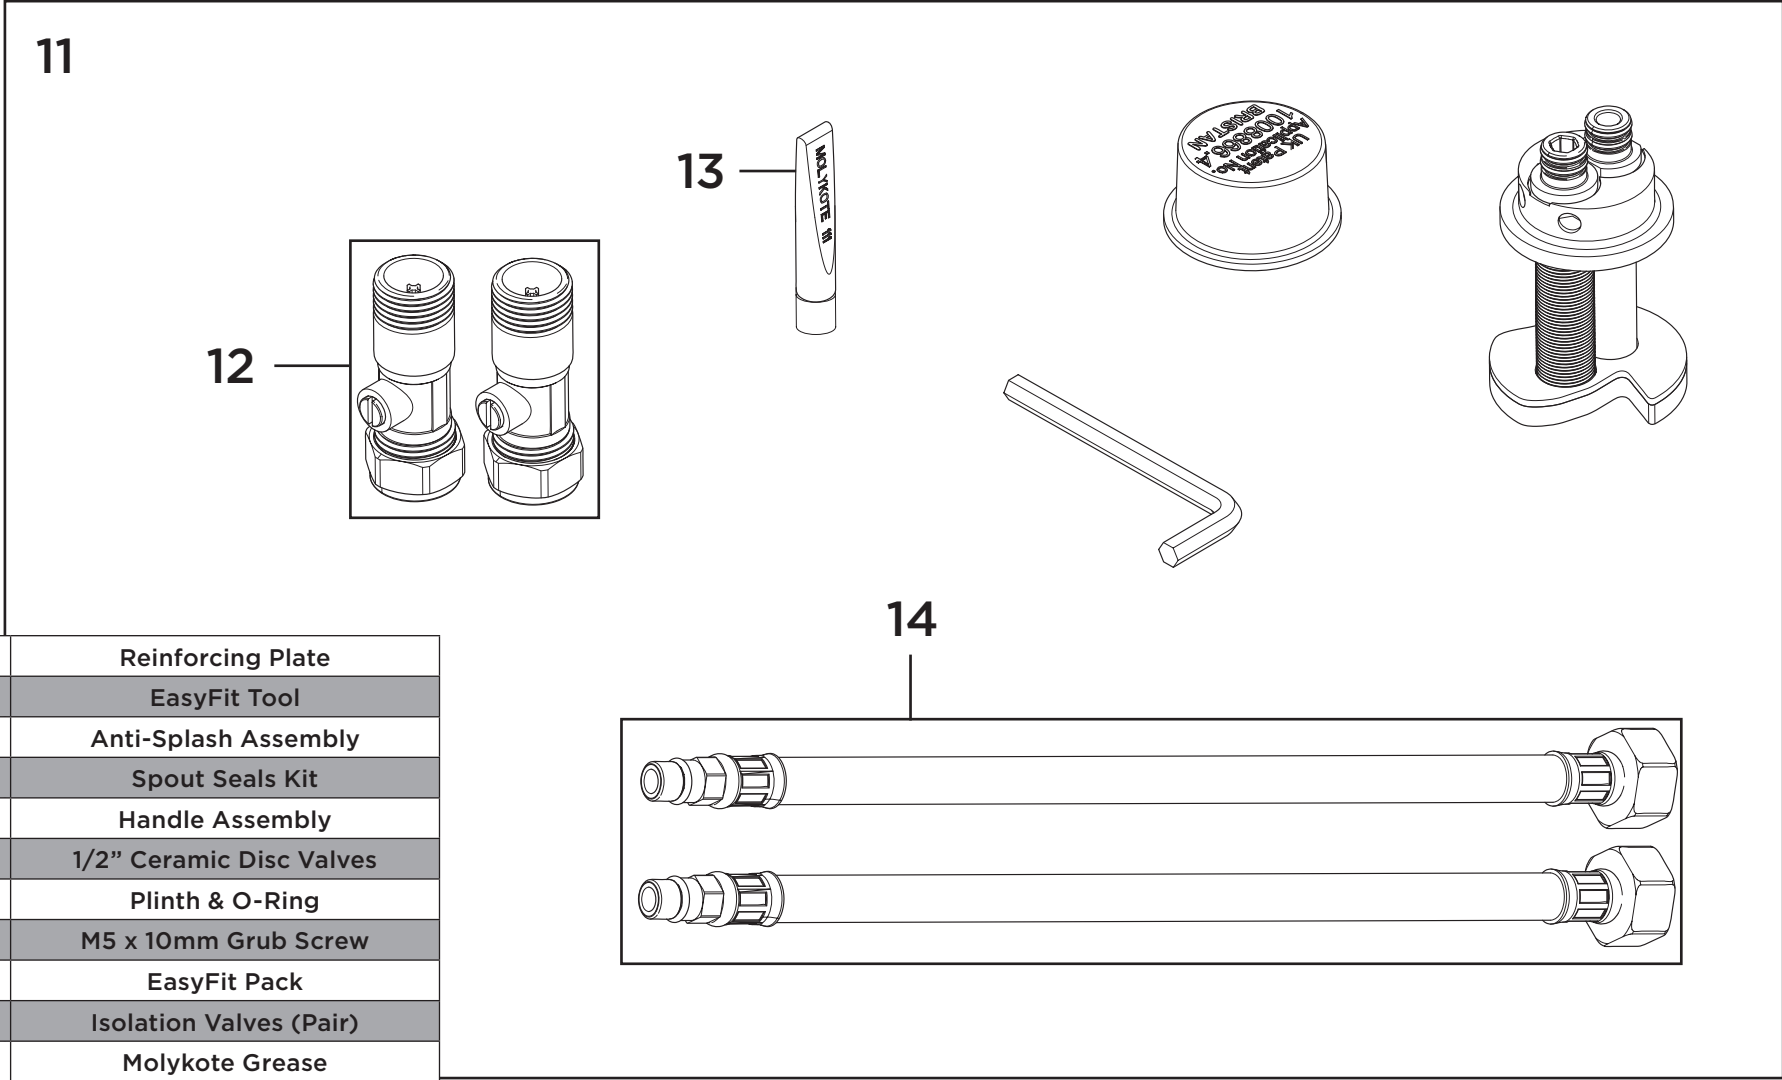

Product Code: RS SNK EF C
Revision: D5

1

2

3

4

6

5

8

7

1	Reinforcing Plate
2	EasyFit Tool
3	Anti-Splash Assembly
4	Spout Seals Kit
5	Handle Assembly
6	1/2" Ceramic Disc Valves
7	Plinth & O-Ring
8	M5 x 10mm Grub Screw
9	EasyFit Pack
10	Isolation Valves (Pair)
11	Molykote Grease
12	1/2" BSP Flexible Tails (Pair)

Product Code: RS SNK EF C
Revision: D4

1	Reinforcing Plate
2	EasyFit Tool
3	Anti-Splash Assembly
4	Spout Seals Kit
5	Handle Assembly
6	1/2" Ceramic Disc Valves
7	Plinth & O-Ring
8	M5 x 10mm Grub Screw
9	EasyFit Pack
10	Isolation Valves (Pair)
11	Molykote Grease
12	1/2" BSP Flexible Tails (Pair)