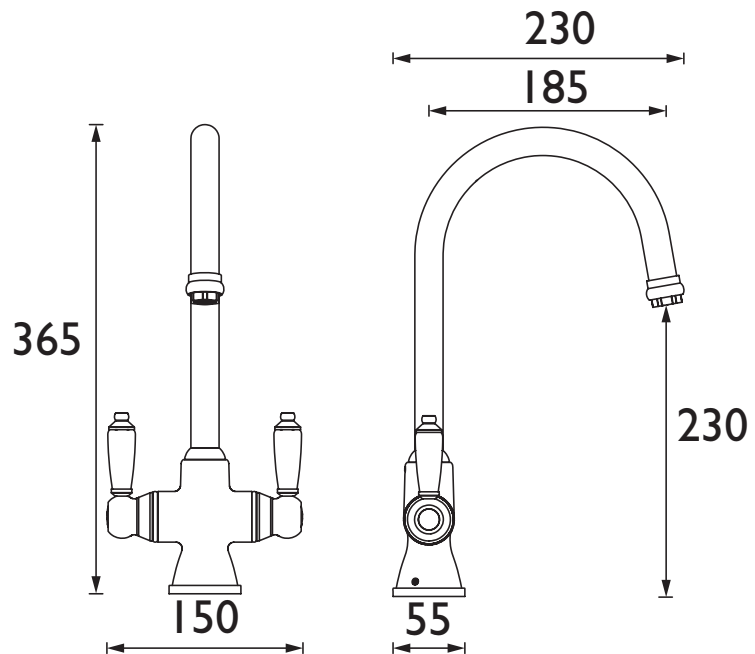

RS SNK EF C

RENAISSANCE Tap Range

Renaissance Easyfit
Sink Mixer Chrome

Specification

Product Type:	Kitchen Taps
Main Construction Material:	Brass
Mount Type:	Deck
Handle Type:	Lever
Connection Inlet:	1/2" BSP Female Flexible Tails
Connection Outlet:	Anti-Splash
Number of Tap Holes:	1
Valve/Cartridge Type:	1/2" Ceramic Disc Valve - 1/4 turn
Plumbing System Requirements:	Suitable for all plumbing systems, ideally balanced
Minimum Dynamic Pressure (bar):	0.4 bar
Maximum Dynamic Pressure (bar):	5 bar
Maximum Hot Water Temperature °C:	65°C
Maximum Static Pressure (bar):	10 bar
Flow Type:	Single
Isolation Included:	Yes

Features:

- Long life and easy to use 1/4 turn ceramic disc valves
- Metal fixing nut for added durability
- Easyfit base included
- Flexible tails included

Product Certifications:

WRAS Certificate No: 2206902
WRAS Expiry Date: 30/06/2027

For more products, visit our website:
<http://www.bristan.com>

Dimensions (measurements in mm)

Flow Rates (l/min)

System Pressure (bar)	0.4	0.5	1	2	3	5
RS SNK EF C (mixed)	14.1	16	22.1	33.3	40	50.1

TECHNICAL
DATA
SHEET