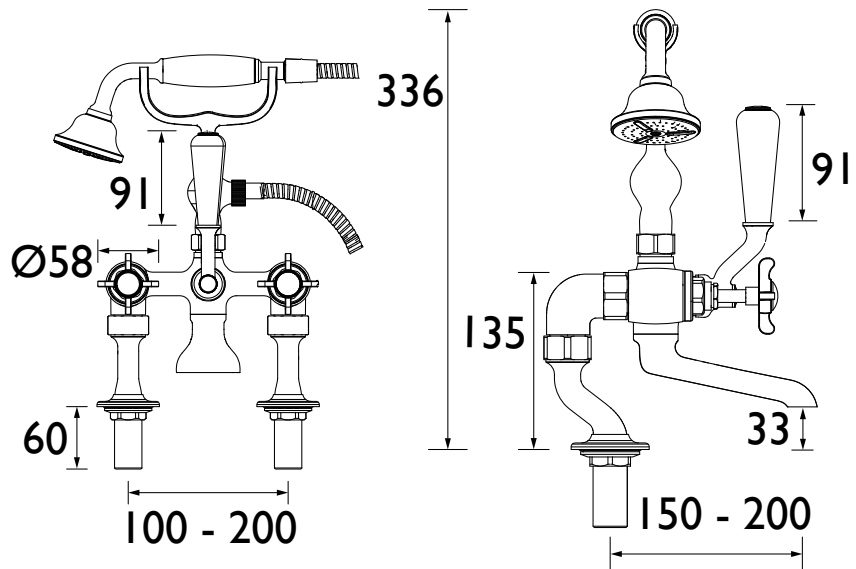

### Specification

Product Type:	Taps
Main Construction Material:	Brass
Mount Type:	Deck
Handle Type:	Crosshead
Connection Inlet:	3/4" BSP
Connection Outlet:	G 1/2"
Number of Tap Holes:	2
Valve/Cartridge Type:	3/4" Ceramic Disc Valve - 1/4 turn
Plumbing System Requirements:	Suitable for all plumbing systems
Minimum Dynamic Pressure (bar):	0.2 bar
Maximum Dynamic Pressure (bar):	5.0 bar
Maximum Hot Water Temperature °C:	65°C
Maximum Static Pressure (bar):	10 bar
Flow Type:	Single
Isolation Included:	No

### Dimensions (measurements in mm)