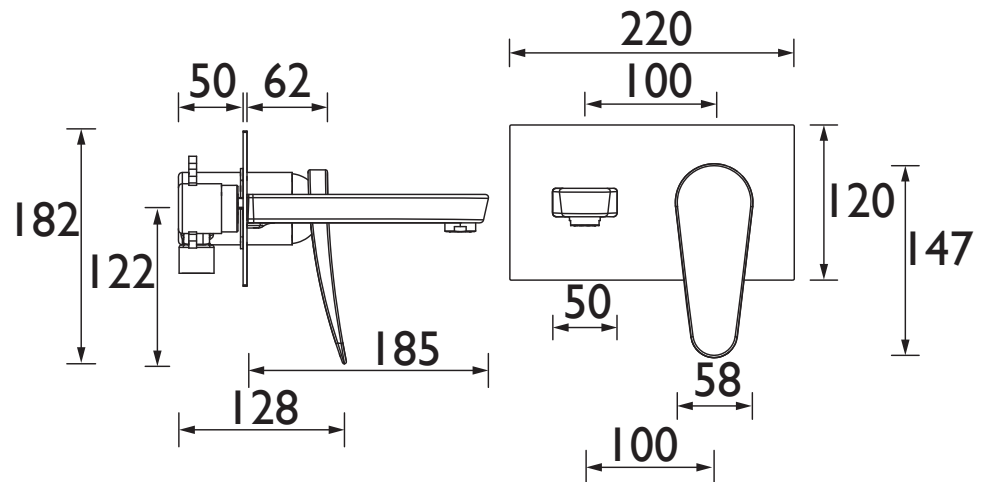

CLR WMBF C

CLARET Tap Range Claret Wall Mounted Bath Filler Chrome

Features:

- Long life ceramic cartridge for added durability and ease of use
- Easy to use metal handle
- Minimum working pressure of 0.3 bar
- Not suitable for use with roll top-baths.

Product Certifications:

WRAS Certificate No: 2207902
WRAS Expiry Date: 30/07/2027

For more products, visit our website:
<http://www.bristan.com>

Specification

Product Type:	Bathroom Taps
Main Construction Material:	Brass
Mount Type:	Wall Mounted
Handle Type:	Triangular handle
Connection Inlet:	15mm Compression
Connection Outlet:	M24 Coin Slot Aerator
Number of Tap Holes:	2
Valve/Cartridge Type:	45mm Single Lever Cartridge
Plumbing System Requirements:	Suitable for all plumbing systems
Minimum Dynamic Pressure (bar):	0.3 bar
Maximum Dynamic Pressure (bar):	5 bar
Maximum Hot Water Temperature °C:	65°C
Maximum Static Pressure (bar):	10 bar
Flow Type:	Single Flow
Isolation Included:	No

Dimensions (measurements in mm)

Flow Rates (l/min)

System Pressure (bar)	0.3	0.5	1	2	3	5
CLR WMBF C (mixed)	13.9	18	26.2	31.4	35	45.2

TECHNICAL DATA SHEET

BRISTAN

D7