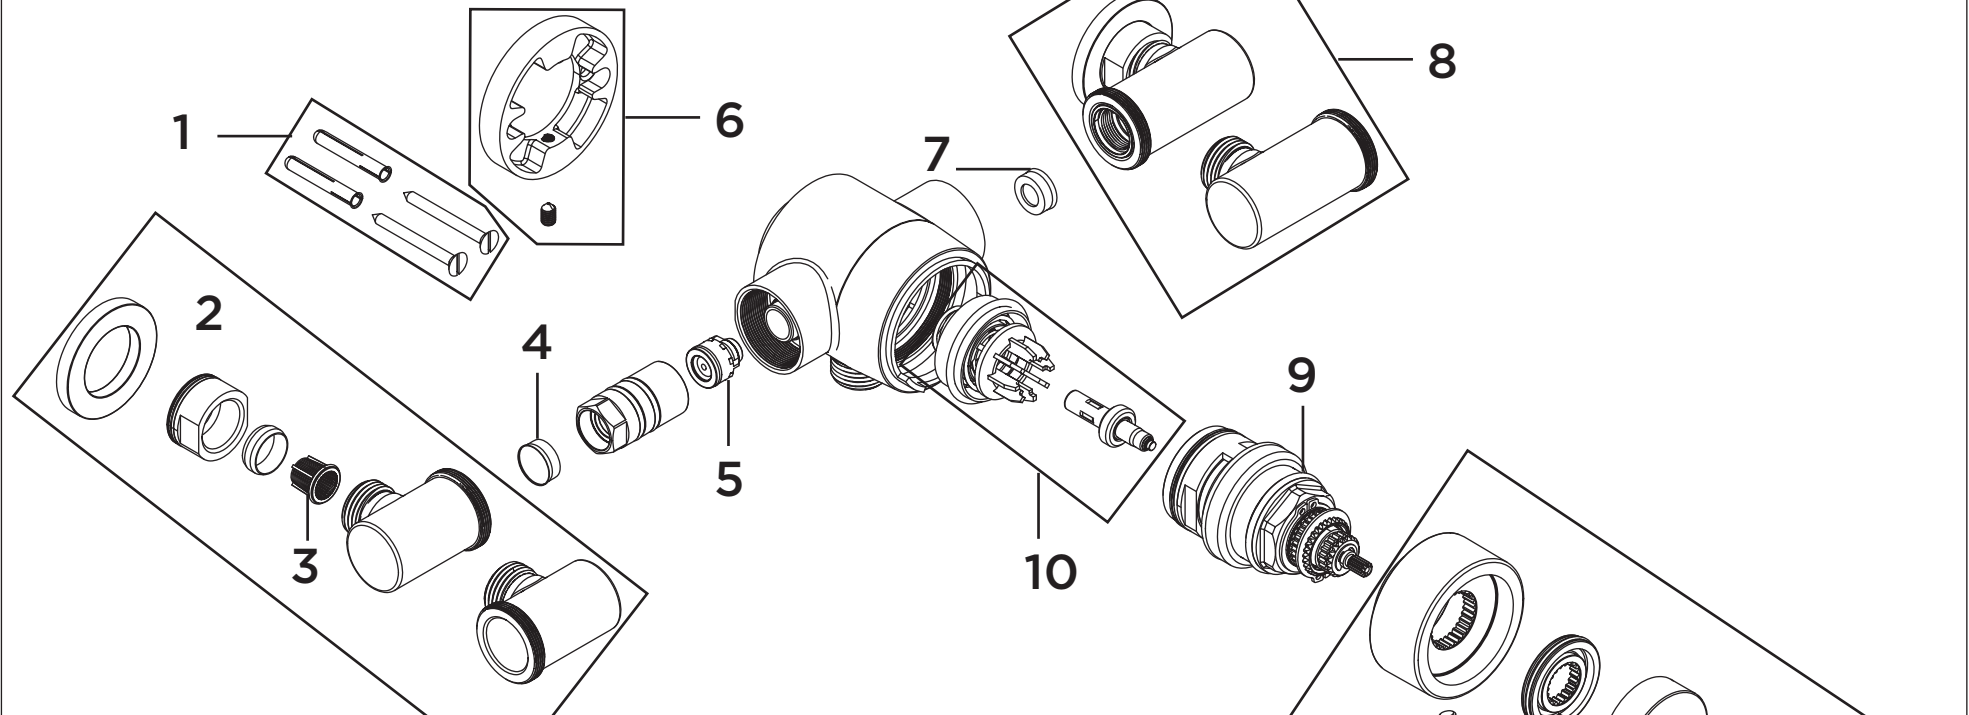

Product Code: RO2 SHXAR C

Revision: D2

1	Screw Pack	11	Temperature Stop
2	Short Elbow Assembly (Pair)	12	Handle Assembly
3	Basket Filter	13	1.5m Hose
4	5lpm Flow Limiter	14	Single Function Handset
5	1/2" Check Valve	15	Top Wall Bracket Assembly
6	Backplate with Grub Screw	16	Slider
7	7lpm Flow Limiter	17	Hose Retainer
8	Long Elbow Assembly (Pair)	18	Riser Rail
9	Thermostatic Cartridge inc. Thermostat & Piston	19	Bottom Wall Bracket Assembly
10	Thermostat & Piston Assembly		