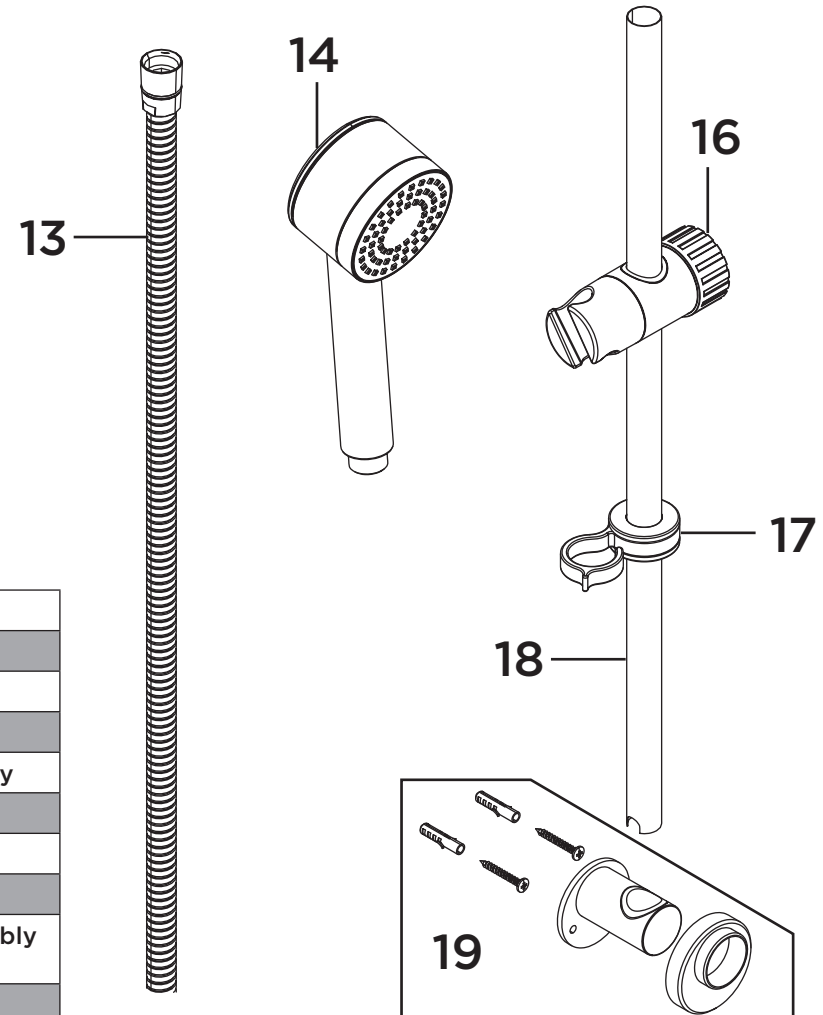

Product Code: RO2 SHXAR C

Revision: D2

1	Screw Pack	11	Temperature Stop
2	Short Elbow Assembly (Pair)	12	Handle Assembly
3	Basket Filter	13	1.5m Hose
4	5lpm Flow Limiter	14	Single Function Handset
5	1/2" Check Valve	15	Top Wall Bracket Assembly
6	Backplate with Grub Screw	16	Slider
7	7lpm Flow Limiter	17	Hose Retainer
8	Long Elbow Assembly (Pair)	18	Riser Rail
9	Thermostatic Cartridge inc. Thermostat & Piston	19	Bottom Wall Bracket Assembly
10	Thermostat & Piston Assembly		