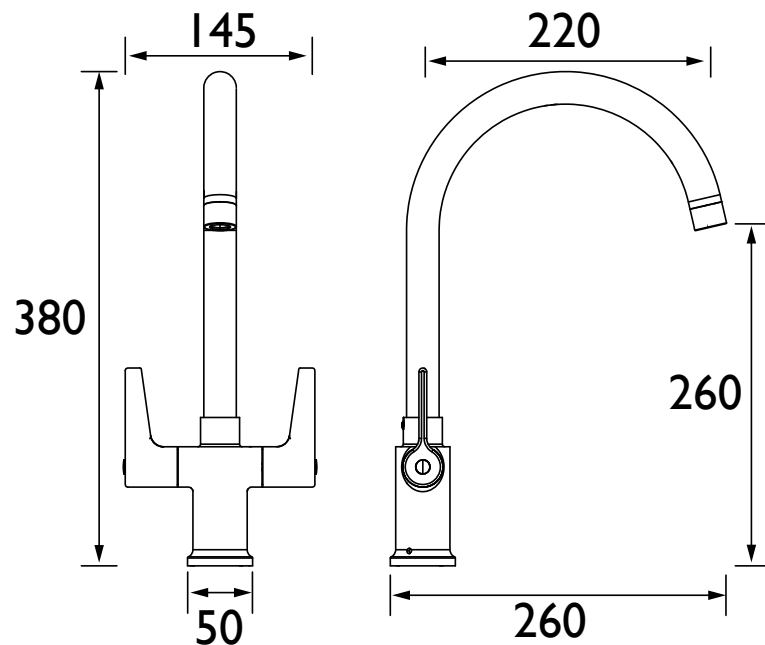

### Features:

- A contemporary twin lever kitchen tap featuring Top Fix Easyfit technology.
- Unique patented top fix design, for simple installation from above the sink.
- Simply drop and twist the top fix base into the tap hole from above, and lock into place with the Allen key provided.
- Two supplied isolation valves and flexi tails mean you can connect to the water supply at this point and isolate the base.
- Push the tap on to the base and secure into position with the supplied Easyfit tool and screws.
- Everything you need in the box including an Allen key, isolation valves, Top Fix Easyfit base, Easyfit tool and flexi tails
- Swivel spout for easy use
- Long life 1/4 turn ceramic disc valves for added durability and smooth control.
- High quality metal fixings for security and durability
- 10 year parts and 1 year labour guarantee for peace of mind.

### Specification

Product Type:	Kitchen Taps
Main Construction Material:	Brass
Mount Type:	Deck Mounted
Handle Type:	Lever Handles
Connection Inlet:	1/2" BSP Flexible Tails
Connection Outlet:	Flow Straightener
Number of Tap Holes:	1
Valve/Cartridge Type:	1/2" Ceramic Disc Valve
Plumbing System Requirements:	Suitable for all plumbing systems
Minimum Dynamic Pressure (bar):	0.4 bar
Maximum Dynamic Pressure (bar):	5.0 bar
Maximum Hot Water Temperature °C:	65°C
Maximum Static Pressure (bar):	10 bar
Flow Type:	Single Flow
Isolation Included:	Yes

### Dimensions (measurements in mm)