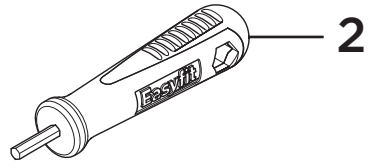

Product Code: MH SNK EF C-BGE-MOC-WHT
Revision: D5

1	Reinforcing Plate
2	EasyFit Tool
3	Handle Assembly
4	1/2" Ceramic Disc Valves (Pair)
5	Spout Seals Kit
6	Anti-Splash Assembly
7	M5 x 8mm Grub Screw
8	EasyFit Pack
9	Isolation Valves (Pair)
10	Molykote Grease
11	1/2" BSP Flexible Tails (Pair)

Product Code: MH SNK EF C-BGE-MOC-WHT
Revision: D4

1	Reinforcing Plate
2	EasyFit Tool
3	Handle Assembly
4	1/2" Ceramic Disc Valves (Pair)
5	Spout Seals Kit
6	Anti-Splash Assembly
7	M5 x 8mm Grub Screw
8	EasyFit Pack
9	Isolation Valves (Pair)
10	Molykote Grease
11	1/2" BSP Flexible Tails (Pair)