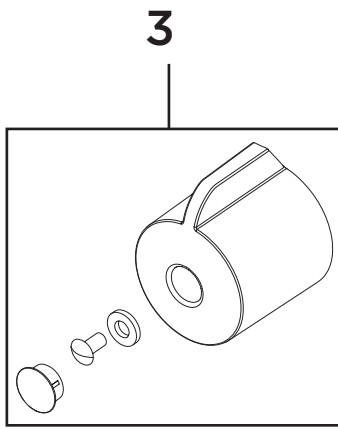

Product Code: MH SNK EF C-BGE-MOC-WHT
Revision: D5

1	Reinforcing Plate
2	EasyFit Tool
3	Handle Assembly
4	1/2" Ceramic Disc Valves (Pair)
5	Spout Seals Kit
6	Anti-Splash Assembly
7	M5 x 8mm Grub Screw
8	EasyFit Pack
9	Isolation Valves (Pair)
10	Molykote Grease
11	1/2" BSP Flexible Tails (Pair)

Product Code: MH SNK EF C-BGE-MOC-WHT
Revision: D4

1	Reinforcing Plate
2	EasyFit Tool
3	Handle Assembly
4	1/2" Ceramic Disc Valves (Pair)
5	Spout Seals Kit
6	Anti-Splash Assembly
7	M5 x 8mm Grub Screw
8	EasyFit Pack
9	Isolation Valves (Pair)
10	Molykote Grease
11	1/2" BSP Flexible Tails (Pair)