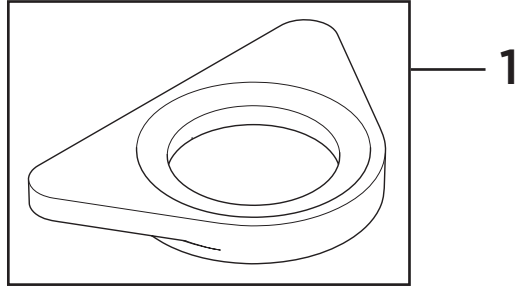

Product Code: MH SNK EF C-BGE-MOC-WHT
Revision: D5

1	Reinforcing Plate
2	EasyFit Tool
3	Handle Assembly
4	1/2" Ceramic Disc Valves (Pair)
5	Spout Seals Kit
6	Anti-Splash Assembly
7	M5 x 8mm Grub Screw
8	EasyFit Pack
9	Isolation Valves (Pair)
10	Molykote Grease
11	1/2" BSP Flexible Tails (Pair)

Product Code: MH SNK EF C-BGE-MOC-WHT
Revision: D4

1	Reinforcing Plate
2	EasyFit Tool
3	Handle Assembly
4	1/2" Ceramic Disc Valves (Pair)
5	Spout Seals Kit
6	Anti-Splash Assembly
7	M5 x 8mm Grub Screw
8	EasyFit Pack
9	Isolation Valves (Pair)
10	Molykote Grease
11	1/2" BSP Flexible Tails (Pair)