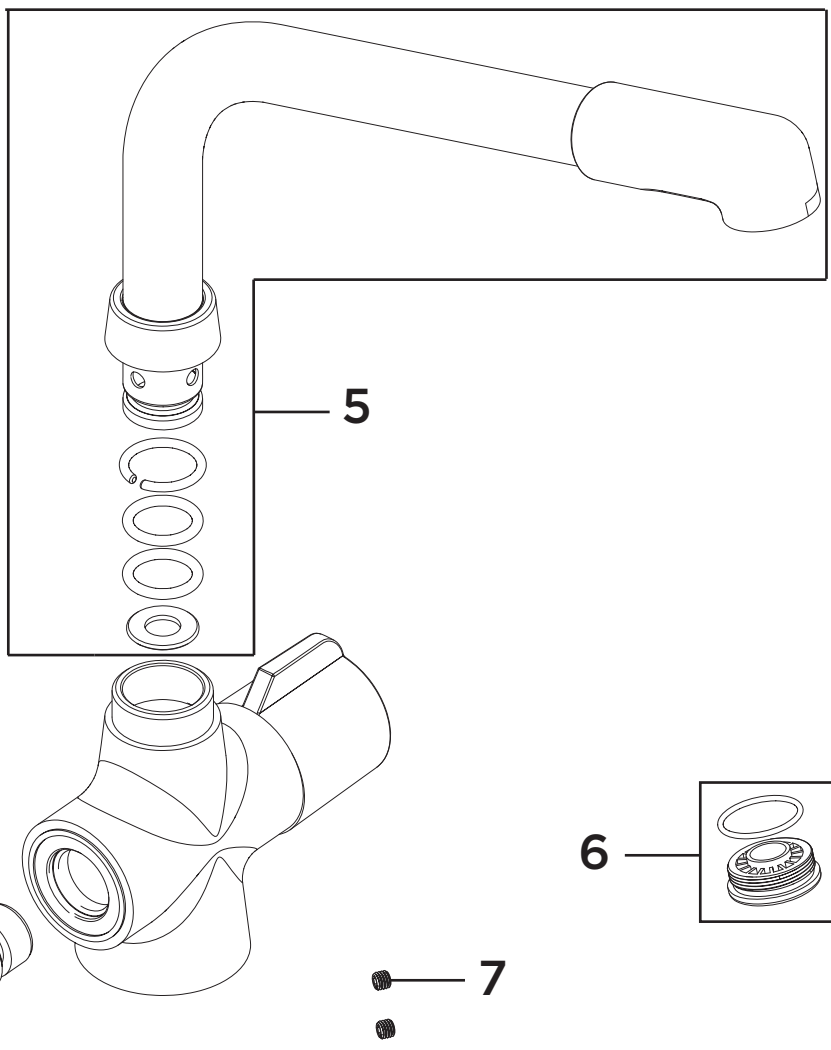

Product Code: MH SNK EF C-BGE-MOC-WHT
Revision: D5

1	Reinforcing Plate
2	EasyFit Tool
3	Handle Assembly
4	1/2" Ceramic Disc Valves (Pair)
5	Spout Seals Kit
6	Anti-Splash Assembly
7	M5 x 8mm Grub Screw
8	EasyFit Pack
9	Isolation Valves (Pair)
10	Molykote Grease
11	1/2" BSP Flexible Tails (Pair)

Product Code: MH SNK EF C-BGE-MOC-WHT
Revision: D4

1	Reinforcing Plate
2	EasyFit Tool
3	Handle Assembly
4	1/2" Ceramic Disc Valves (Pair)
5	Spout Seals Kit
6	Anti-Splash Assembly
7	M5 x 8mm Grub Screw
8	EasyFit Pack
9	Isolation Valves (Pair)
10	Molykote Grease
11	1/2" BSP Flexible Tails (Pair)