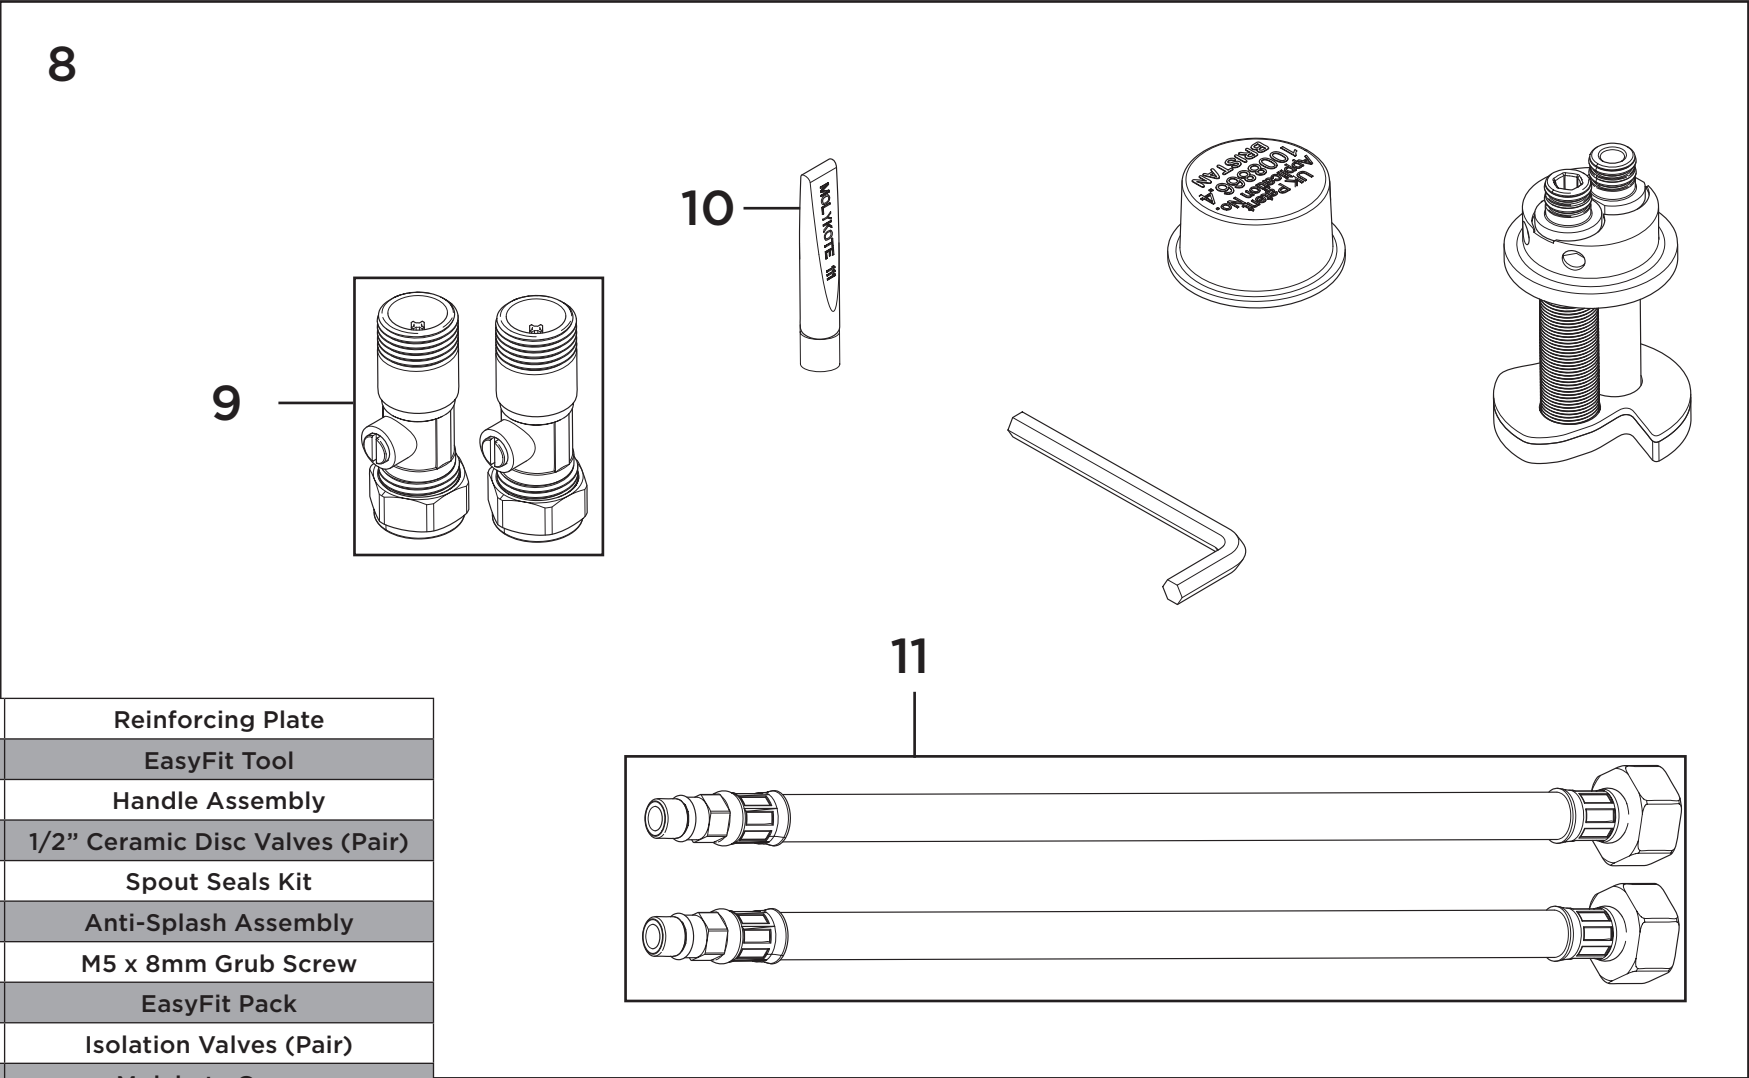

Product Code: MH SNK EF C-BGE-MOC-WHT
Revision: D5

1	Reinforcing Plate
2	EasyFit Tool
3	Handle Assembly
4	1/2" Ceramic Disc Valves (Pair)
5	Spout Seals Kit
6	Anti-Splash Assembly
7	M5 x 8mm Grub Screw
8	EasyFit Pack
9	Isolation Valves (Pair)
10	Molykote Grease
11	1/2" BSP Flexible Tails (Pair)

Product Code: MH SNK EF C-BGE-MOC-WHT
Revision: D4

1	Reinforcing Plate
2	EasyFit Tool
3	Handle Assembly
4	1/2" Ceramic Disc Valves (Pair)
5	Spout Seals Kit
6	Anti-Splash Assembly
7	M5 x 8mm Grub Screw
8	EasyFit Pack
9	Isolation Valves (Pair)
10	Molykote Grease
11	1/2" BSP Flexible Tails (Pair)