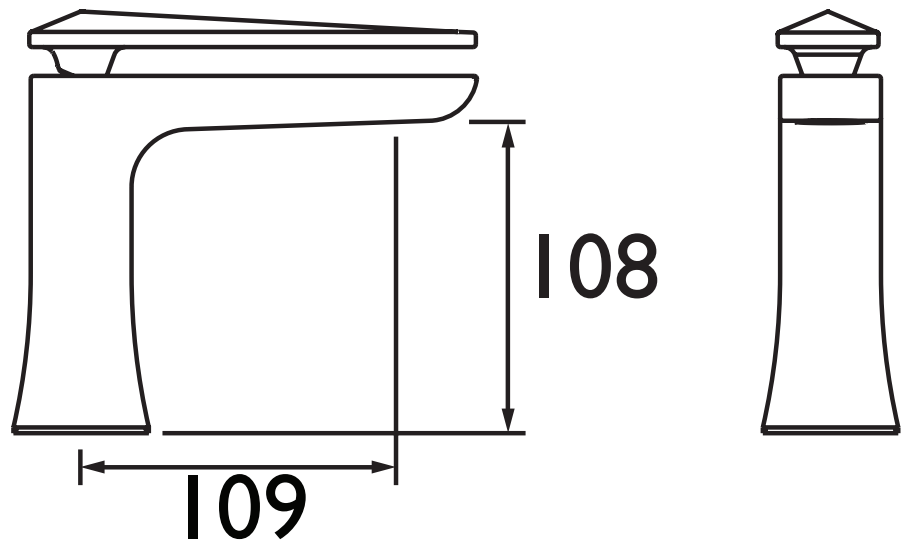

EBY BAS C

EBONY Tap Range Ebony Basin Mixer Chrome

Features:

- Metal Fixing Nut
- Ceramic Cartridge

Product Certifications:

For more products, visit our website:

TECHNICAL
DATA
SHEET

Specification

Style:	Contemporary
Product Type:	Bathroom Taps
Finish/Colour:	Chrome
Main Construction Material:	Brass
Mount Type:	Deck Mounted
Handle Type:	Lever
Connection Inlet:	M10 x 15mm Flexible Tails
Number of Tap Holes Required:	1
Valve/Cartridge Type:	25mm Cartridge
Plumbing System Suitability	High Pressure Systems Only
Working Pressure Range:	Min 1.0 Bar, Max 5.0 Bar
Maximum Hot Water Temperature: °c	65
Maximum Dynamic Pressure: (bar)	5
Maximum Static Pressure: (bar)	10
Flow Type:	Single Flow
Flow Rate: (l/min @ 3 bar)	12.5
Connection Outlet:	
Isolation Included:	No

Dimensions (measurements in mm)

Flow Rates (l/min)

System Pressure (bar)	1	2	3	4	5
EBY BAS C	7.1	10.1	12.5	14.4	16.2

BRISTAN
TAPS & SHOWERS

D2