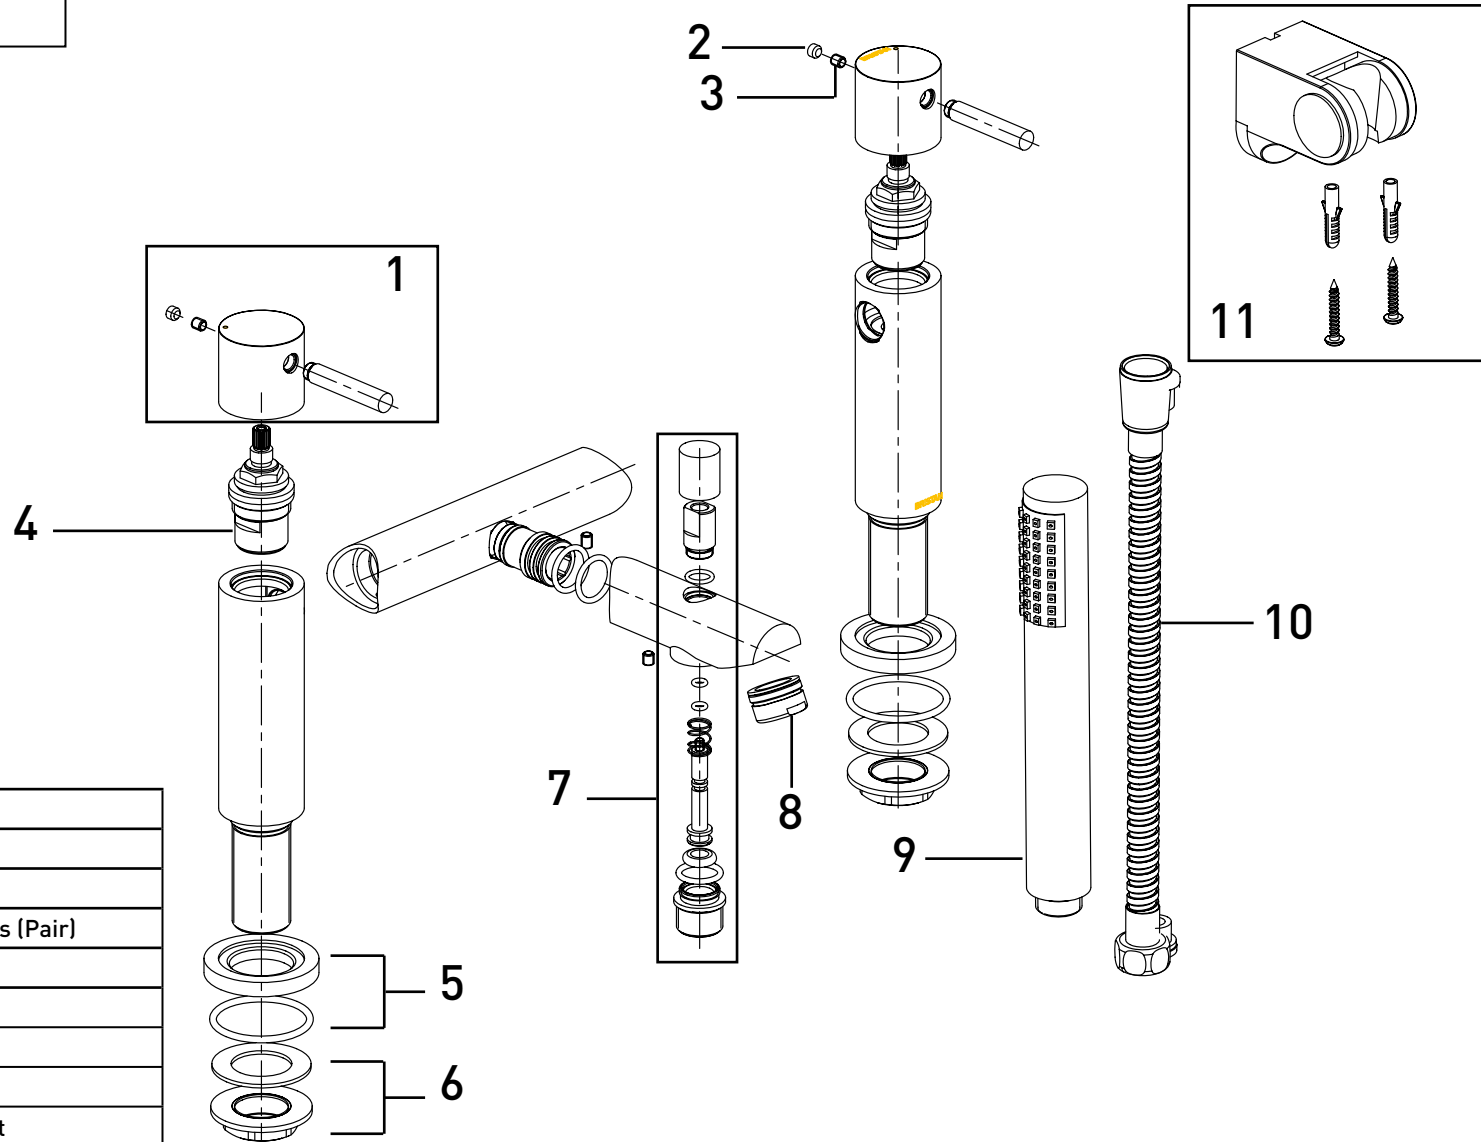

Product Code: BTZ BSM C

Revision: D2

1	Handle Assembly (Pair)
2	Cap
3	M5 x 6mm Grub Screw
4	3/4" Ceramic Disc Valves (Pair)
5	Plinth & Washer
6	Backnut & Washer
7	Diverter Mechanism
8	Anti-Splash
9	Single Function Handset
10	1.5m Shower Hose
11	Wall Mounted Handset Holder