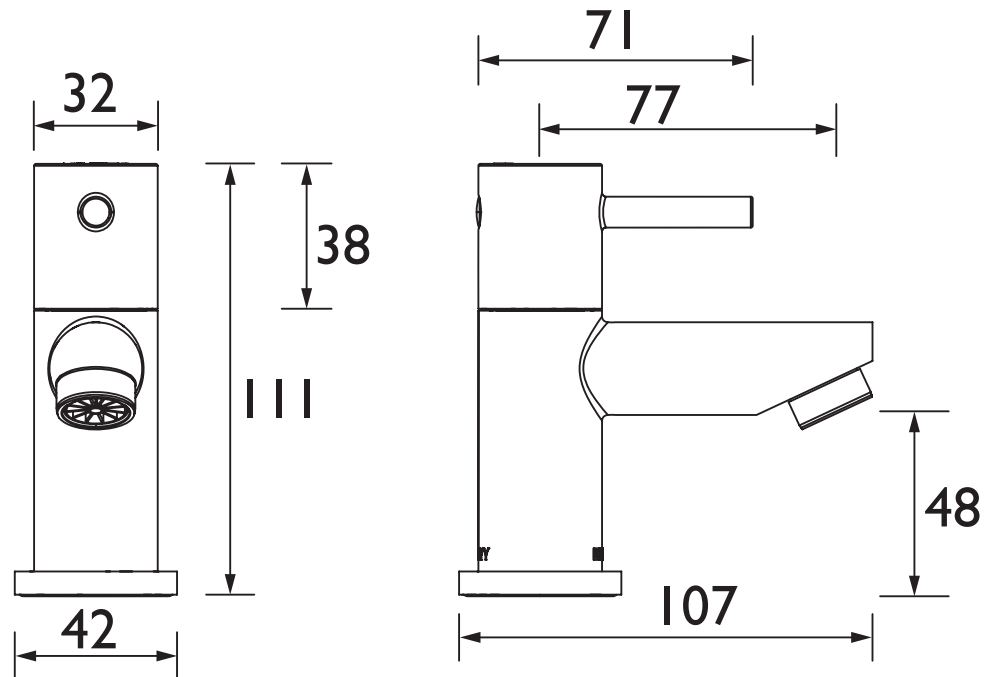

BTZ 1/2 C

BLITZ Tap Range Blitz BasinTaps Chrome

Features:

- Long life and easy to use 1/4 turn ceramic disc valves
- Metal back nuts for added durability
- 1/2" valve

Specify As:

Bristan "BTZ 1/2 C" Blitz Basin Taps with lever handles, 1/2" BSP threaded inlet tails and 1/4 turn ceramic disc valves. Product is WRAS Approved with a 5 year warranty. Manufacturer: Bristan Group Limited. Contact Details: contractenquiry@bristan.com

Product Certifications:

WRAS Cert. Number: 2006903
WRAS Expiry Date: 30/06/2025

For more products, visit our website:
<http://www.bristan.com>

Specification

Product Type:	Bathroom Tap
Main Construction Material:	Brass
Mount Type:	Deck Mounted
Handle Type:	Paddle Handles
Connection Inlet:	1/2" BSP
Connection Outlet:	M18 Flow Straightener
Number of Tap Holes:	2
Valve/Cartridge Type:	1/2" Ceramic Disc Valve
Plumbing System Requirements:	Suitable for all plumbing systems
Minimum Dynamic Pressure:	0.2 Bar
Maximum Dynamic Pressure:	5.0 Bar
Maximum Hot Water Temperature: °C	65
Maximum Static Pressure: (bar)	10
Flow Type:	Single Flow
Isolation Included:	No

Dimensions (measurements in mm)

Flow Rates (l/min)

System Pressure (bar)	0.2	0.5	1	2	3	5
BTZ 1/2 C	7.3	10.8	14.9	20.9	25.7	33.2

TECHNICAL DATA SHEET

BRISTAN