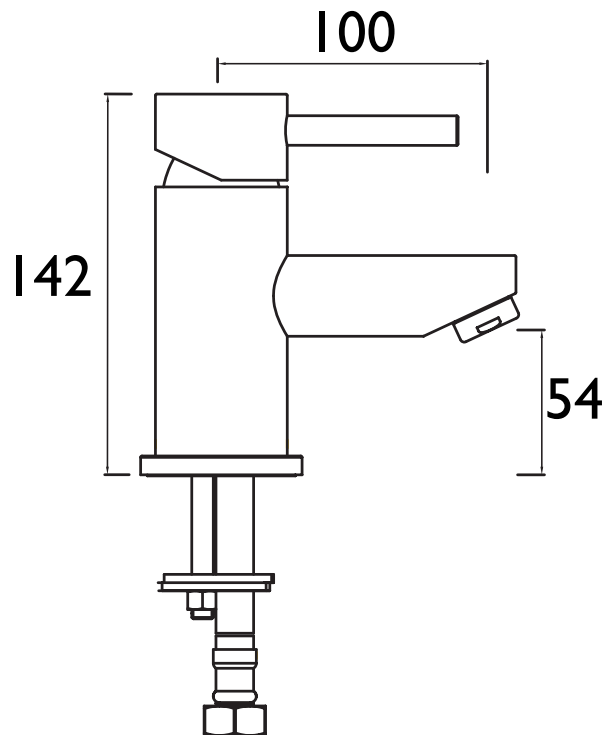

### Specification

<b>Product Type:</b>	Bathroom Taps
<b>Main Construction Material:</b>	Brass
<b>Mount Type:</b>	Deck Mounted
<b>Handle Type:</b>	Lever
<b>Connection Inlet:</b>	½" BSP Flexible Tails
<b>Connection Outlet:</b>	Open
<b>Number of Tap Holes:</b>	1
<b>Valve/Cartridge Type:</b>	40mm Ceramic Cartridge
<b>Plumbing System Requirements:</b>	All, Preferably Balanced
<b>Working Pressure Range:</b>	Min 0.2 Bar, Max 5.0 Bar
<b>Maximum Hot Water Temperature: °C</b>	65
<b>Maximum Static Pressure: (bar)</b>	10
<b>Flow Type:</b>	Single Flow
<b>Isolation Included:</b>	No

### Dimensions (measurements in mm)