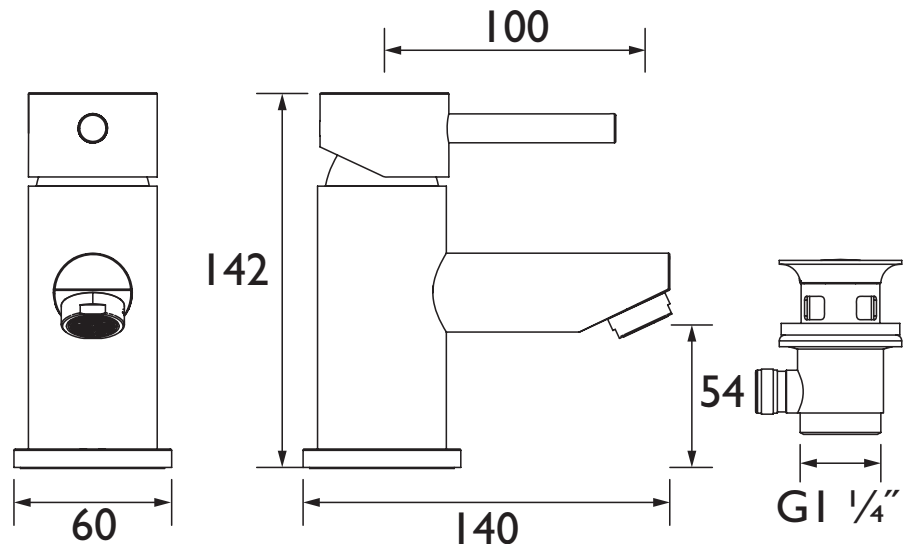

BTZ BAS C

BLITZ Tap Range Blitz Basin Mixer Chrome

Features:

- This tap has a flow regulator, which limits the flow of water to 5 litres per minute, reducing the amount of water you use.
- Everything you need in the box including flexible tails and clicker waste so nothing to buy separately.
- Long life ceramic cartridge for added durability and smooth control.
- A hard-wearing, flawless, scratch resistant chrome finish that lasts for years. Salt spray tested to ensure added durability.
- 10 year parts and 1 year labour guarantee for peace of mind.
- Co-ordinating Bathroom taps, Recess shower and Accessories available.

Product Certifications:

WRAS Certificate No: 2006904
WRAS Expiry Date: 30/06/2025

Specification

Product Type:	Bathroom Taps
Main Construction Material:	Brass
Mount Type:	Deck
Handle Type:	Lever
Connection Inlet:	1/2" BSP Flexible Tails
Connection Outlet:	M24 5lpm Flow Limiter
Number of Tap Holes:	1
Valve/Cartridge Type:	40mm Ceramic Cartridge
Plumbing System Requirements:	Suitable for all plumbing systems
Minimum Dynamic Pressure (bar):	0.2 bar
Maximum Dynamic Pressure (bar):	5.0 bar
Maximum Hot Water Temperature °C:	65°C
Maximum Static Pressure (bar):	10 bar
Flow Type:	Single
Isolation Included:	No

Dimensions (measurements in mm)

Flow Rates (l/min)

System Pressure (bar)	0.2	0.5	1	2	3	5
BTZ BAS C (mixed)	2.14	3.72	5	5	5	5

TECHNICAL DATA SHEET

BRISTAN

D15