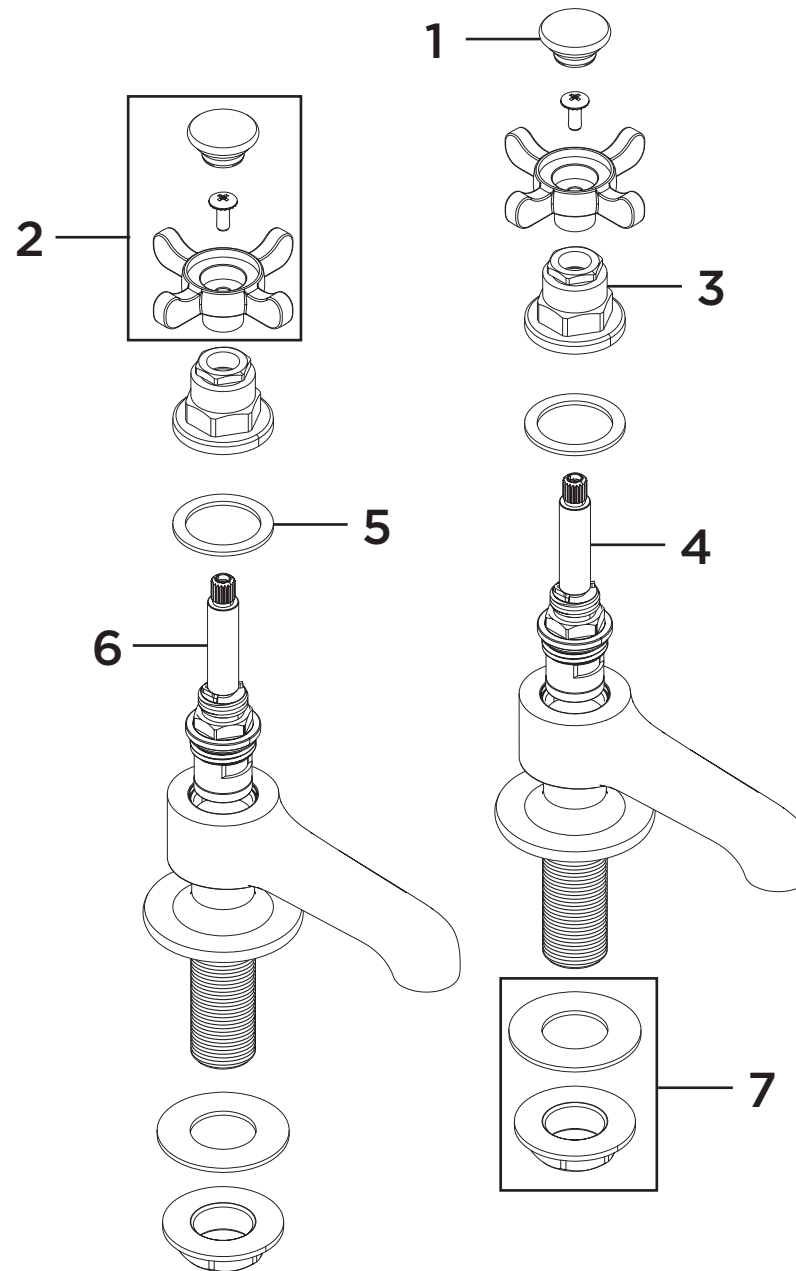

Product Code: N 1/2 C/G CD
Revision: D4

1	Indices (Pair)
2	Handle Assembly (Pair)
3	Shroud
4	1/2" Plated Stem Cold Ceramic Disc Valve
5	Fibre Washer
6	1/2" Plated Stem Hot Ceramic Disc Valve
7	1/2" Backnut & Washer