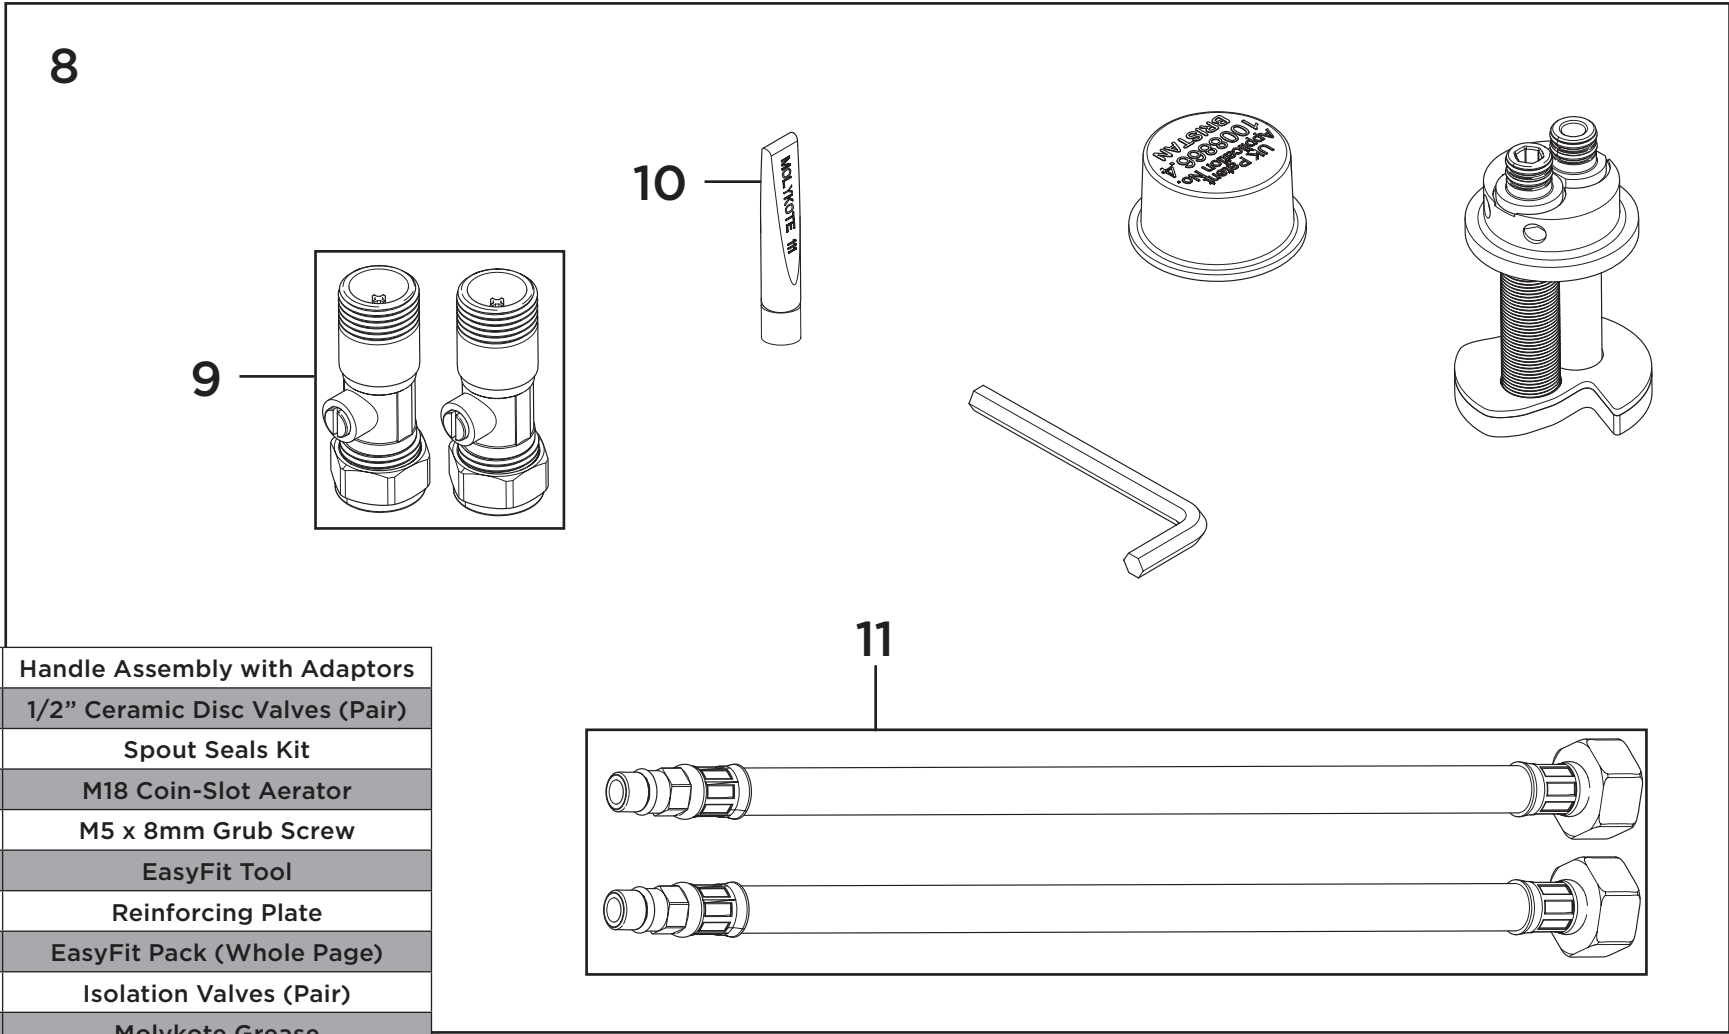

**Product Code:** WIN EFSNK C-BN  
**Revision:** D2

7

6

5

1	Handle Assembly with Adaptors
2	1/2" Ceramic Disc Valves (Pair)
3	Spout Seals Kit
4	M18 Coin-Slot Aerator
5	M5 x 8mm Grub Screw
6	EasyFit Tool
7	Reinforcing Plate
8	EasyFit Pack (Whole Page)
9	Isolation Valves (Pair)
10	Molykote Grease
11	1/2" BSP Flexible Tails (Pair)

1

2

3

4

**Product Code:** WIN EFSNK C-BN  
**Revision:** D2

1	Handle Assembly with Adaptors
2	1/2" Ceramic Disc Valves (Pair)
3	Spout Seals Kit
4	M18 Coin-Slot Aerator
5	M5 x 8mm Grub Screw
6	EasyFit Tool
7	Reinforcing Plate
8	EasyFit Pack (Whole Page)
9	Isolation Valves (Pair)
10	Molykote Grease
11	1/2" BSP Flexible Tails (Pair)