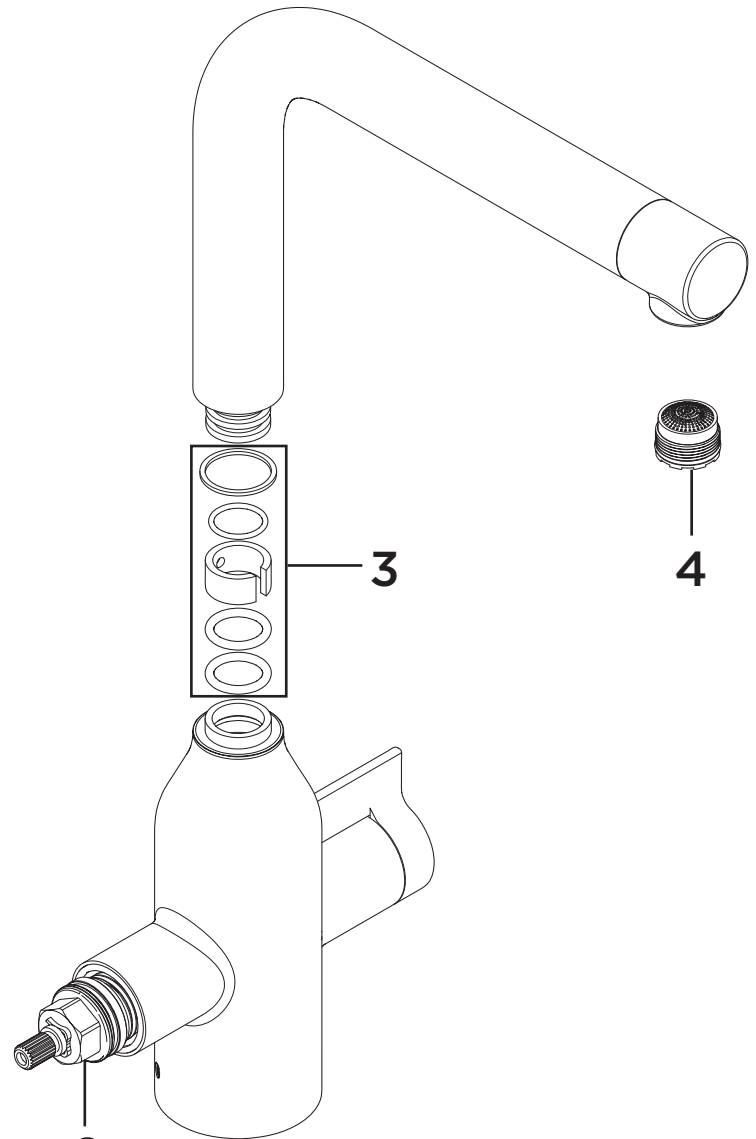

**Product Code:** WIN EFSNK C-BN  
**Revision:** D2

7

6

5

1	Handle Assembly with Adaptors
2	1/2" Ceramic Disc Valves (Pair)
3	Spout Seals Kit
4	M18 Coin-Slot Aerator
5	M5 x 8mm Grub Screw
6	EasyFit Tool
7	Reinforcing Plate
8	EasyFit Pack (Whole Page)
9	Isolation Valves (Pair)
10	Molykote Grease
11	1/2" BSP Flexible Tails (Pair)

1

2

3

4

**Product Code:** WIN EFSNK C-BN  
**Revision:** D2

1	Handle Assembly with Adaptors
2	1/2" Ceramic Disc Valves (Pair)
3	Spout Seals Kit
4	M18 Coin-Slot Aerator
5	M5 x 8mm Grub Screw
6	EasyFit Tool
7	Reinforcing Plate
8	EasyFit Pack (Whole Page)
9	Isolation Valves (Pair)
10	Molykote Grease
11	1/2" BSP Flexible Tails (Pair)