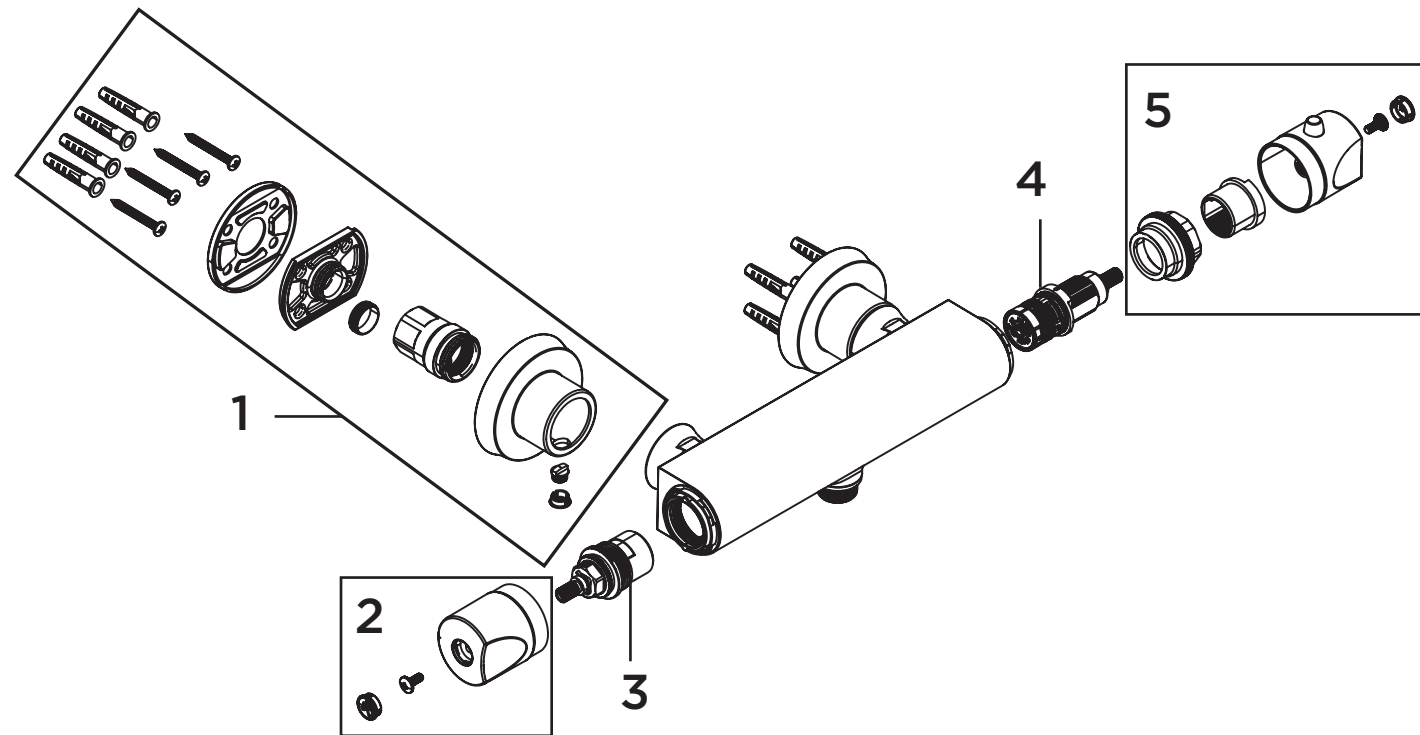

Product Code: AR2 SHXVOFF C**Revision:** D2

1	Wall Mount 12 Kit (Pair)
2	Flow Handle Assembly
3	3/4" Ceramic Disc Valve
4	Thermostatic Cartridge
5	Temperature Handle Assembly