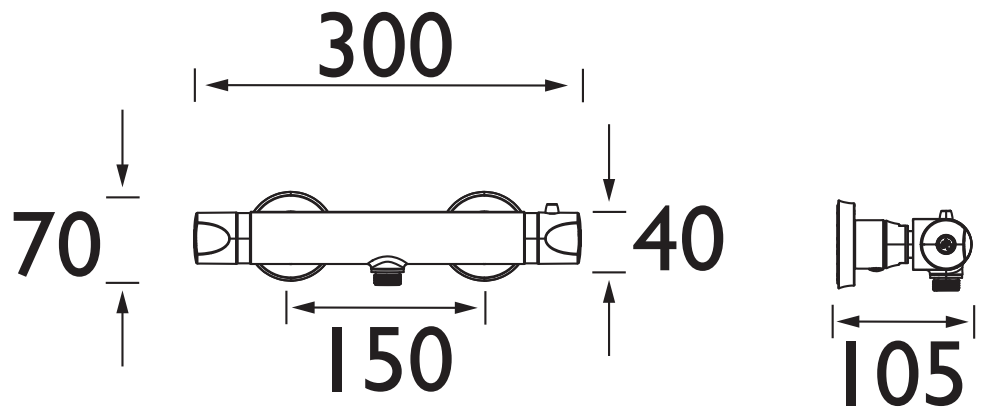

AR2 SHXVOFF C

ARTISAN Shower Range Artisan Thermostatic Surface Mounted Bar Shower Valve & Fast Fit Connections

Features:

- Supplied with our wallmount 12 fixing kit. The simplest solution for installing, maintaining and replacing bar showers, using built in front-of-wall isolation valves
- Thermostatic cartridge with preset temperature stop at 38°C, can be over-riden to a maximum of 46°C
- Flow control handle incorporates an eco button to save water, this can be overridden by the user
- 15mm inlet connections
- TMV2 thermostatic control for a higher level of performance and protection
- Artisan Thermostatic TMV2 Bar Mixer Valve Only with Ultimate Fast Fit Connections.

Product Certifications:

WRAS Certificate No: 2005902
WRAS Expiry Date: 31/05/2025

TMV2 Cert No: NSF2262/0720
TMV2 Expiry Date: 16/07/2025

Specification

Finish/Colour:	Chrome Plated
Main Construction Material:	Brass
No of Controls:	2
Shower Type:	Bar Shower
Shower Head Type:	None
Shower Kit:	Not Supplied
Valve/Cartridge Type:	Thermostatic Cartridge
Maximum Hot Water Supply Temperature °C:	65
Plumbing System Suitability:	Suitable for all plumbing systems
Minimum Dynamic Pressure (bar):	0.2
Maximum Dynamic Pressure (bar):	5
Maximum Static Pressure (bar):	10
Connection Inlet:	15mm Compression
Connection Outlet:	G 1/2"
Isolation Valve Included:	Yes
Check Valve Included:	Yes

Dimensions (measurements in mm)

Flow Rates (l/min)

System Pressure (bar)	0.2	0.5	1	2	3	5
Valve Only/Largest FR (mixed)	4.2	7.3	10.9	15.7	19.2	24.5

TECHNICAL
DATA
SHEET

BRISTAN