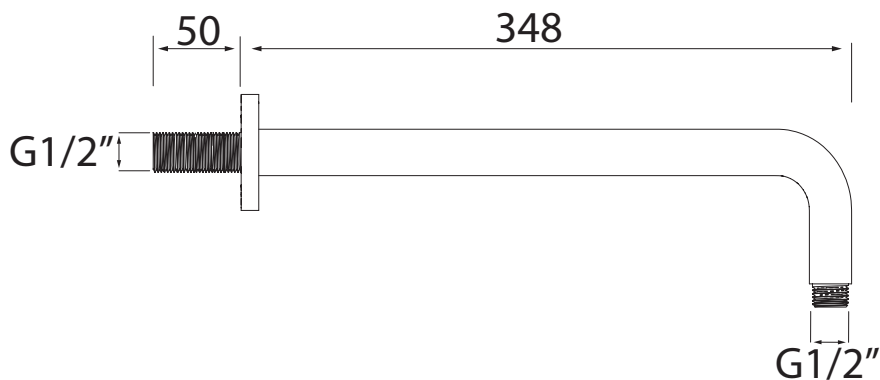

ARM CTRD02 C

Accessories Large Contemporary Shower Arm Chrome

Main Construction Material:	Brass
Connection Inlet:	G 1/2"
Connection Outlet:	G 1/2"
Contemporary or Traditional:	Contemporary
Finish Colour:	Chrome
Isolation Included:	No
Arm Length: (mm)	348
Working Pressure Range (bar):	Min. 0.2, Max 5.0
Maximum Static Pressure: (bar)	10

Features:

- Metal Backnut
- Chrome plated BS EN 248

Product Certifications:

Dimensions (measurements in mm)

For more Shower Accessories,
please visit our website:

**TECHNICAL
DATA
SHEET**

BRISTAN
TAPS & SHOWERS