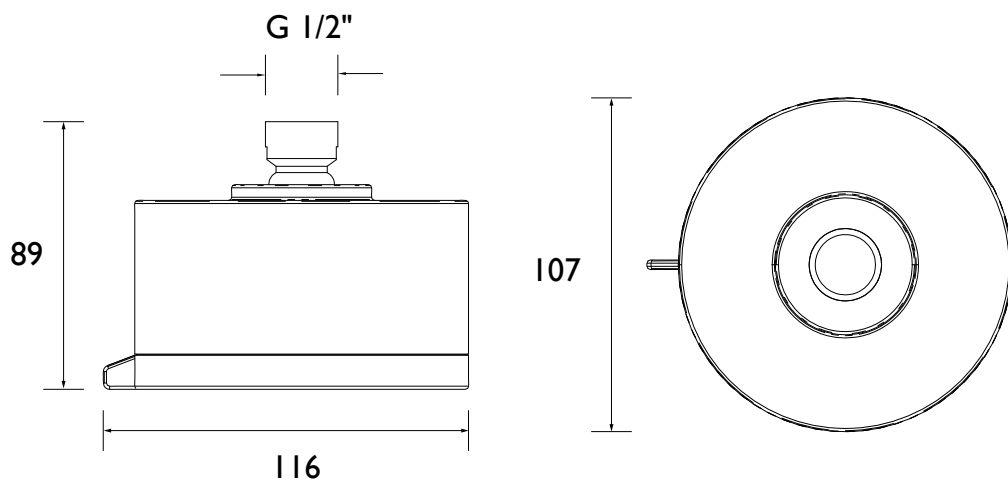

FHC CTRD02 C

SHOWER ACC Shower Range

Multi Function Fixed Head

Features:

- Easily direct water where you need it with a swivel joint for easy angle adjustment
- Enjoy lasting brilliance with our flawless, scratch-resistant chrome finish that's salt spray tested for durability
- Built to last, backed by a lifetime parts and 1-year labour guarantee

Product Certifications:

WRAS Certificate No: 240802005
WRAS Expiry Date: 30/04/2029

For more products, visit our website:
<http://www.bristan.com>

Specification

Finish/Colour:	Chrome Plated
Main Construction Material:	Brass
Shower Kit:	N/A
Shower Head Type:	Multi-function Fixed Head
Rub Clean Handset:	N/A
Mounting Type:	Wall
Plumbing System Suitability:	Suitable for all plumbing systems
Minimum Dynamic Pressure (bar):	0.2 bar
Maximum Dynamic Pressure (bar):	5 bar
Maximum Static Pressure (bar):	10 bar
Maximum Hot Water Supply Temperature °C:	75
Connection Inlet:	G 1/2"
Connection Outlet:	N/A
Isolation Included:	No
Check Valve Included:	No
What's Included:	1 x Shower Head, 1 x Fitting Instructions

Dimensions (measurements in mm)

Flow Rates (l/min)

System Pressure (bar)	0.2	0.5	1	2	3	5
Through Fixed Head (mixed)	3.9	6.2	8.8	12.4	15.2	19.6

TECHNICAL DATA SHEET

BRISTAN

D6