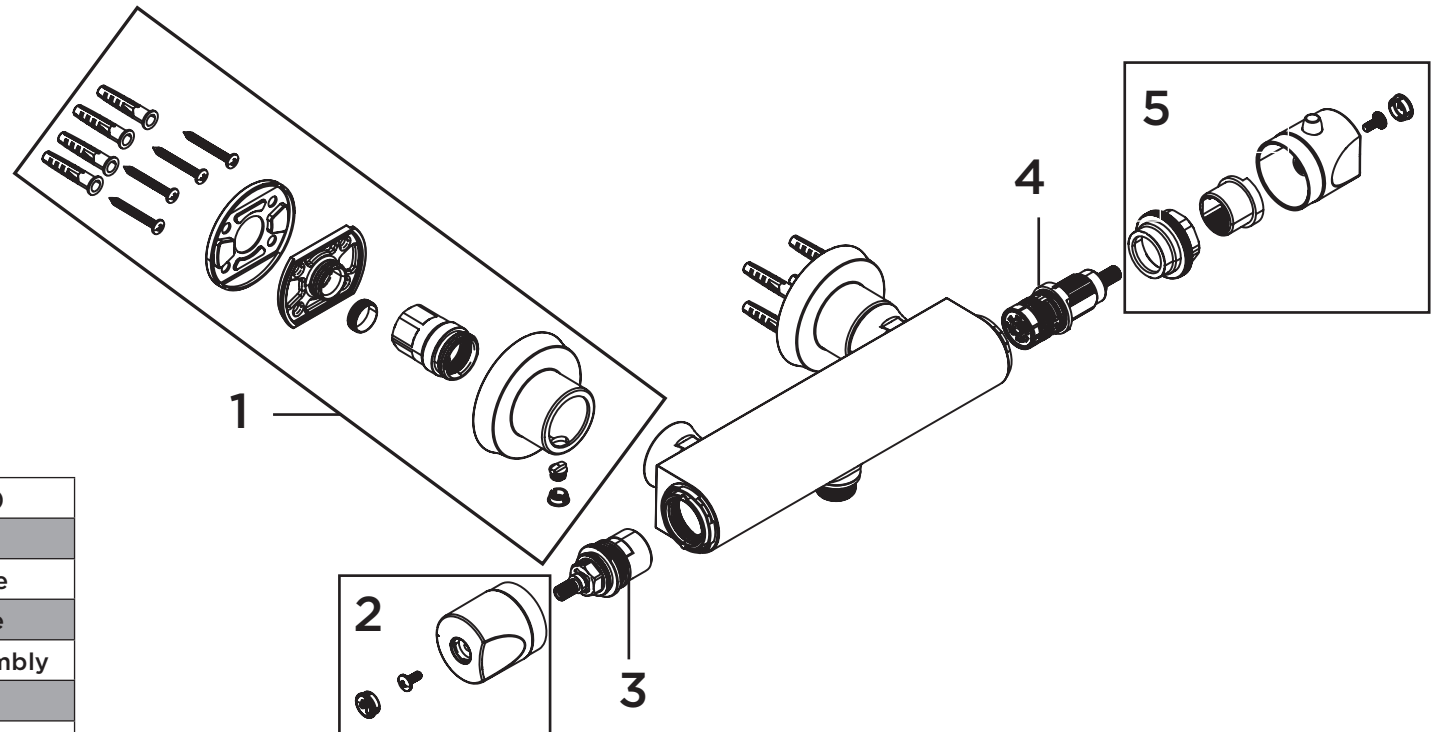

**Product Code:** AR2 SHXMTFF C

**Revision:** D3

1	Wall Mount 12 Kit (Pair)
2	Flow Handle Assembly
3	3/4" Ceramic Disc Valve
4	Thermostatic Cartridge
5	Temperature Handle Assembly
6	Wall Bracket (Pair)
7	Handset
8	1.75m Hose
9	Hose Retainer
10	Soap Dish
11	Riser Rail
12	Slider