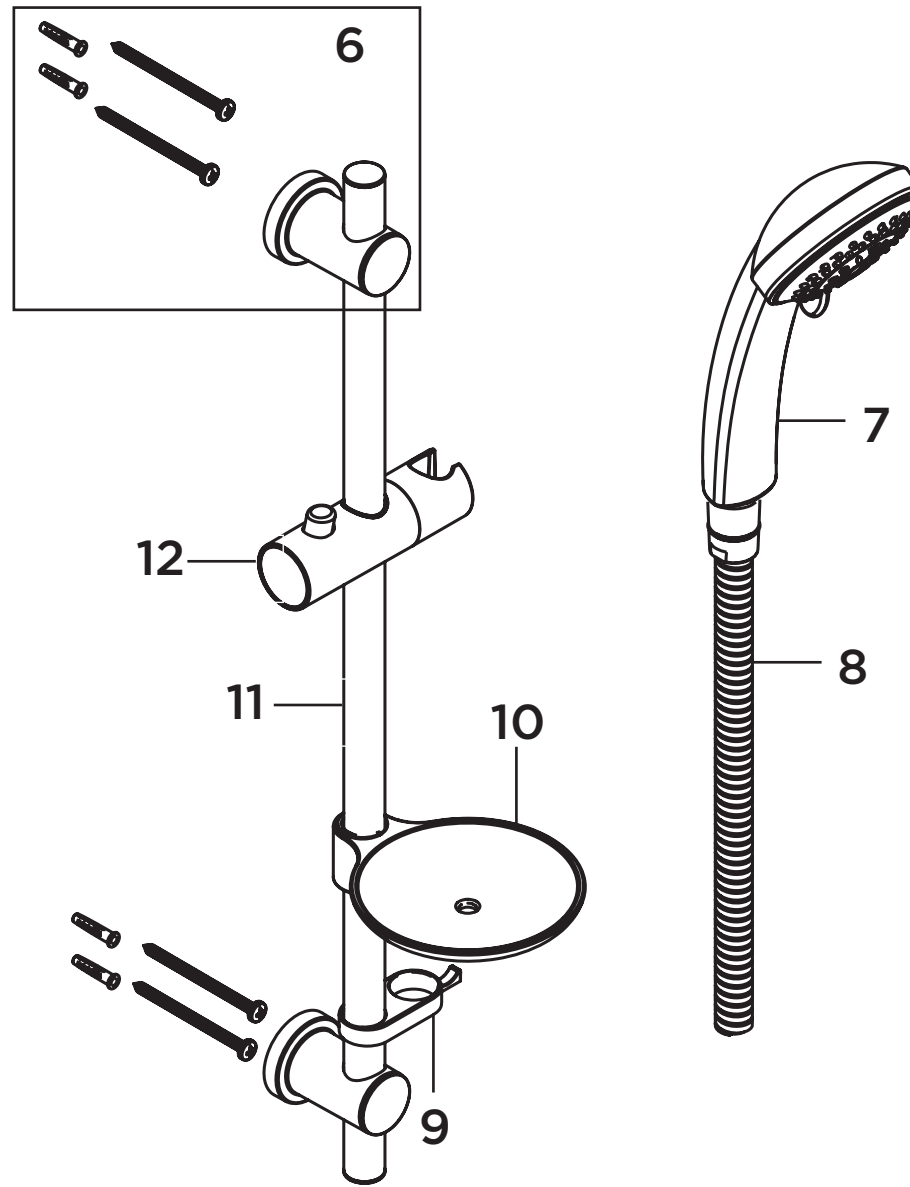

**Product Code:** AR2 SHXMTFF C

**Revision:** D3

1	Wall Mount 12 Kit (Pair)
2	Flow Handle Assembly
3	3/4" Ceramic Disc Valve
4	Thermostatic Cartridge
5	Temperature Handle Assembly
6	Wall Bracket (Pair)
7	Handset
8	1.75m Hose
9	Hose Retainer
10	Soap Dish
11	Riser Rail
12	Slider