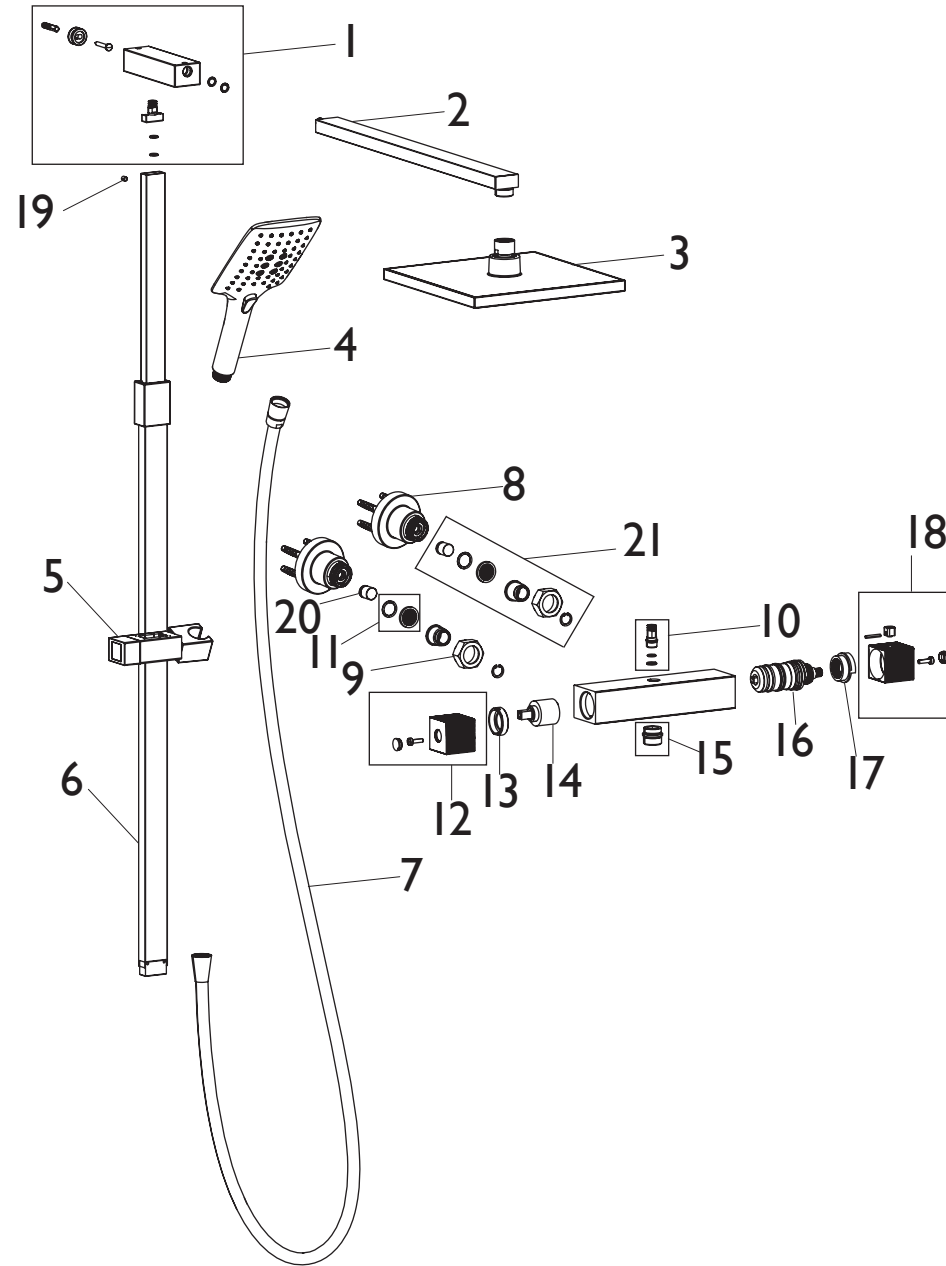

Product Code: QD SHXDIVFF C

Revision: D6

1	Wall Bracket
2	Shower Arm
3	Shower Rose
4	Handset
5	Slider
6	Riser Rail
7	Shower Hose
8	Wall Mount Fixing
9	Backnut
10	Seal Kit
11	Filter
12	Flow Handle
13	Retaining Nut
14	Diverter
15	Hose Connector
16	Thermostatic Cartridge
17	Handle Ring
18	Thermostatic Handle
19	Grub Screw
20	Check Valve
21	Nut Retainer Assembly