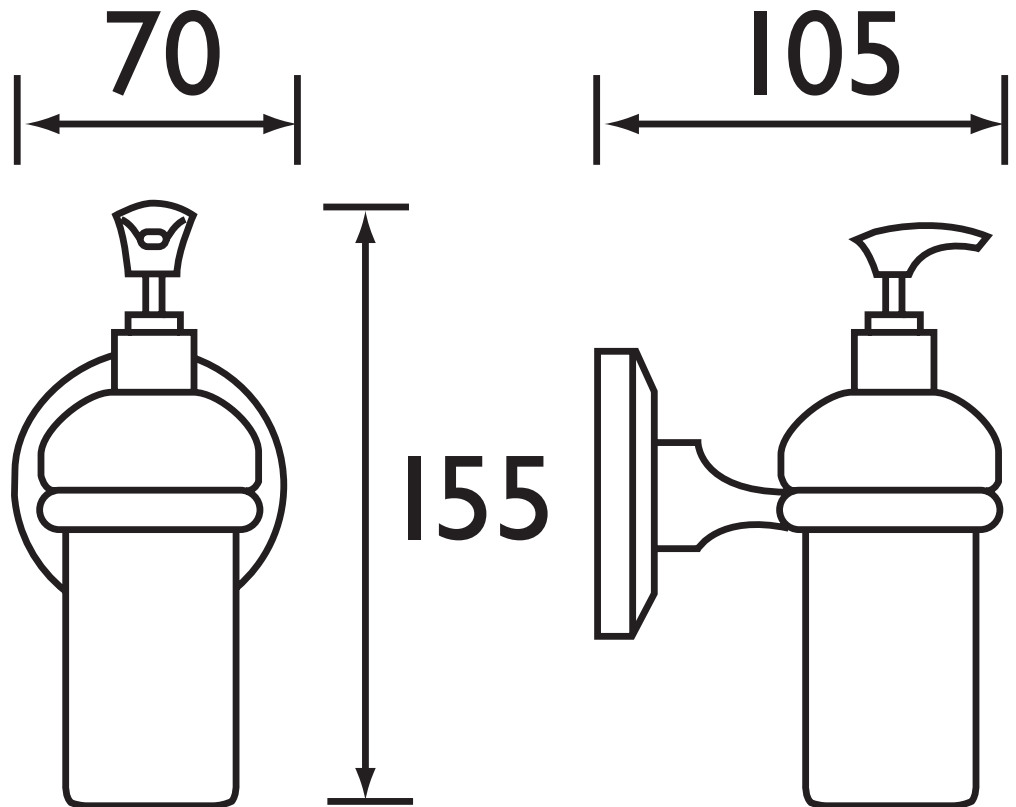

## Specification

Main Construction Material:	Brass
Contemporary or Traditional:	Contemporary

### Features:

- Height 155mm
- Width 70mm
- Depth 105mm
- Solid Brass

## Dimensions (measurements in mm)

TECHNICAL  
DATA  
SHEET

**BRISTAN**  
TAPS & SHOWERS

D2