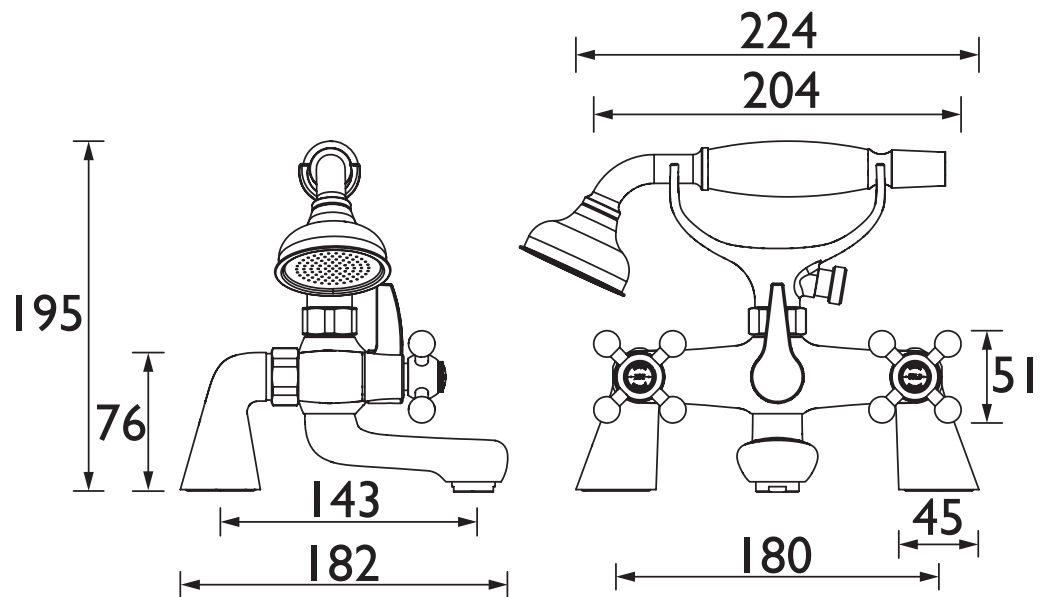

Features:

- Includes 1.5m hose, handset and wall bracket
- Wall bracket and single function handset
- Chrome plated to BS EN 248

Product Certifications:

For more products, visit our website:
<http://www.bristan.com>

Specification

Product Type:	Bathroom Taps
Main Construction Material:	Brass
Mount Type:	Deck Mounted
Handle Type:	Crosshead Handles
Connection Inlet:	3/4" BSP
Connection Outlet:	M24 Anti-Splash
Number of Tap Holes:	2
Valve/Cartridge Type:	1/2" Standard Valves
Plumbing System Requirements:	Suitable for all plumbing systems
Minimum Dynamic Pressure:	0.2 Bar
Maximum Dynamic Pressure:	8.0 Bar
Maximum Hot Water Temperature: °C	65
Maximum Static Pressure: (bar)	10
Flow Type:	Single Flow

Dimensions (measurements in mm)

Flow Rates (l/min)

System Pressure (bar)	0.2	0.5	1	2	3	5
R LBSM C	20.9	32.3	33	34.7	35.5	37.3

TECHNICAL DATA SHEET

BRISTAN