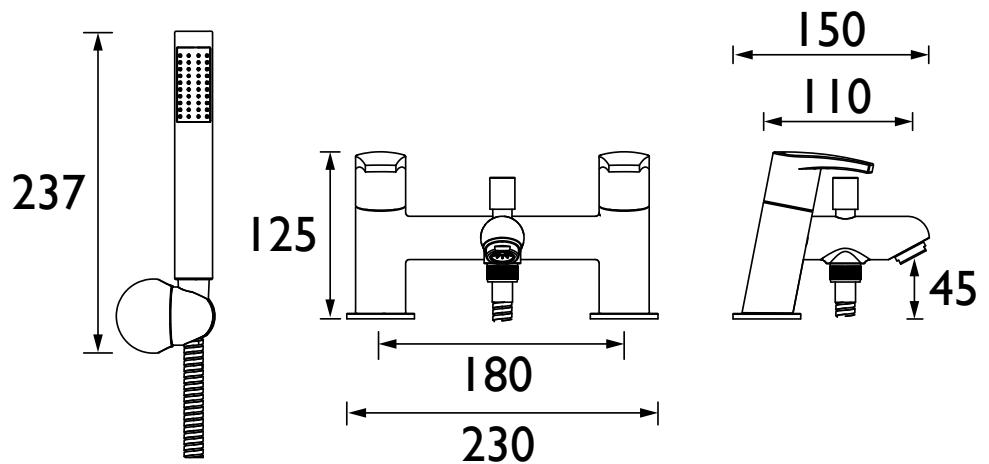

Product Certifications:

WRAS Certificate No: 2107079
WRAS Expiry Date: 31/07/2026

For more products, visit our website:
<http://www.bristan.com>

Specification

Product Type:	Bathroom Taps
Main Construction Material:	Brass
Mount Type:	Deck
Handle Type:	Square
Connection Inlet:	3/4" BSP
Connection Outlet:	G 1/2"
Number of Tap Holes:	2
Valve/Cartridge Type:	3/4" Ceramic Disc Valve - 1/4 turn
Plumbing System Requirements:	Suitable for all plumbing systems, ideally balanced
Minimum Dynamic Pressure (bar):	0.2 bar
Maximum Dynamic Pressure (bar):	5 bar
Maximum Hot Water Temperature °C:	65°C
Maximum Static Pressure (bar):	10 bar
Flow Type:	Single
Isolation Included:	No

Dimensions (measurements in mm)

Flow Rates (l/min)

System Pressure (bar)	0.2	0.5	1	2	3	5
Through Bath Filler (mixed)	18.4	29.1	41.2	58.2	71.3	92
Through Handset (mixed)	5.2	8.2	11.6	16.4	20.1	25.9

TECHNICAL DATA SHEET