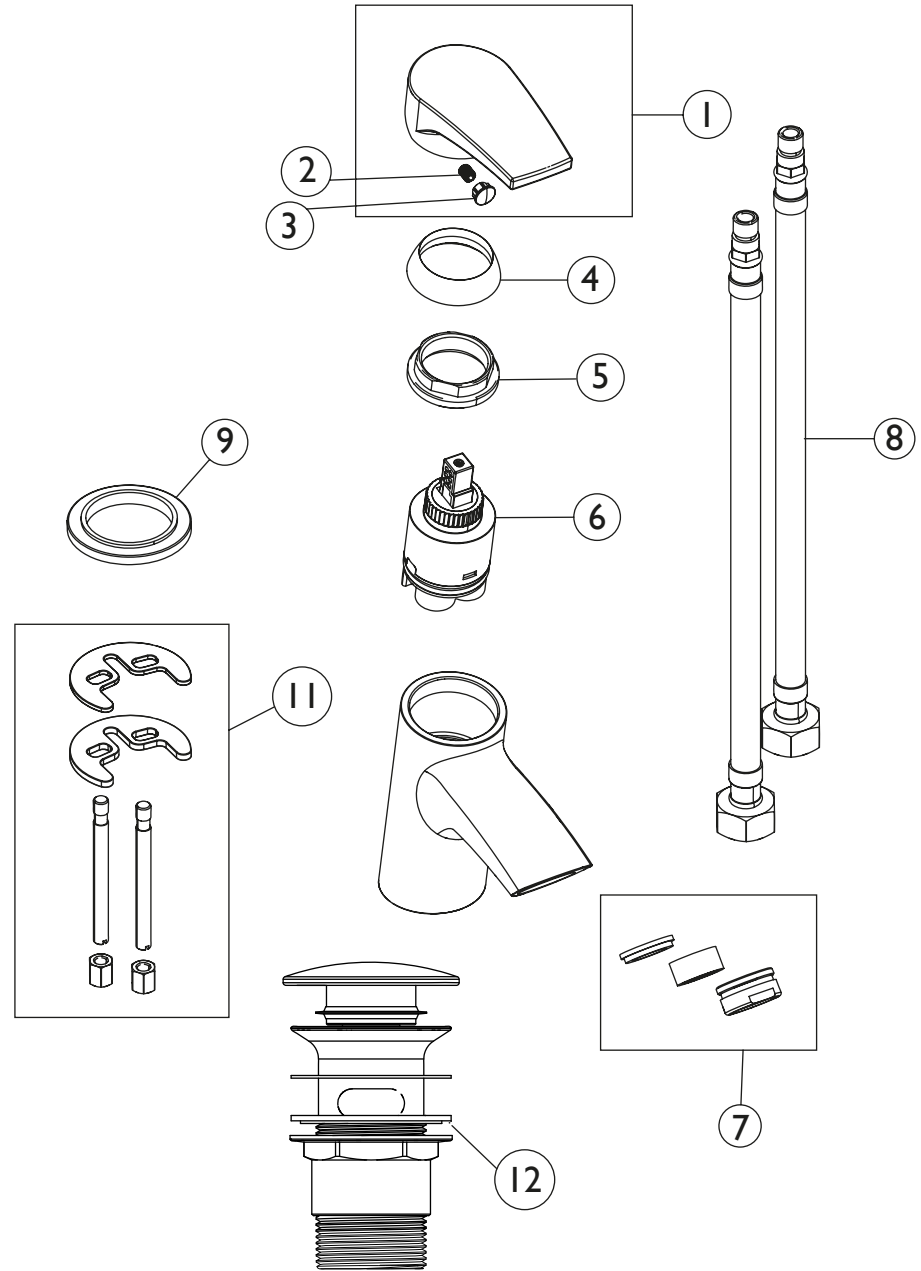

Product Code: OR BAS C

Revision: D3

1	Handle
2	Screw Grub
3	Cap
4	Shroud
5	Nut
6	Cartridge
7	Anti-Splash
8	Inlet Connection Flexible
9	Plinth
11	Fixing Kit
12	Basin Clicker Waste