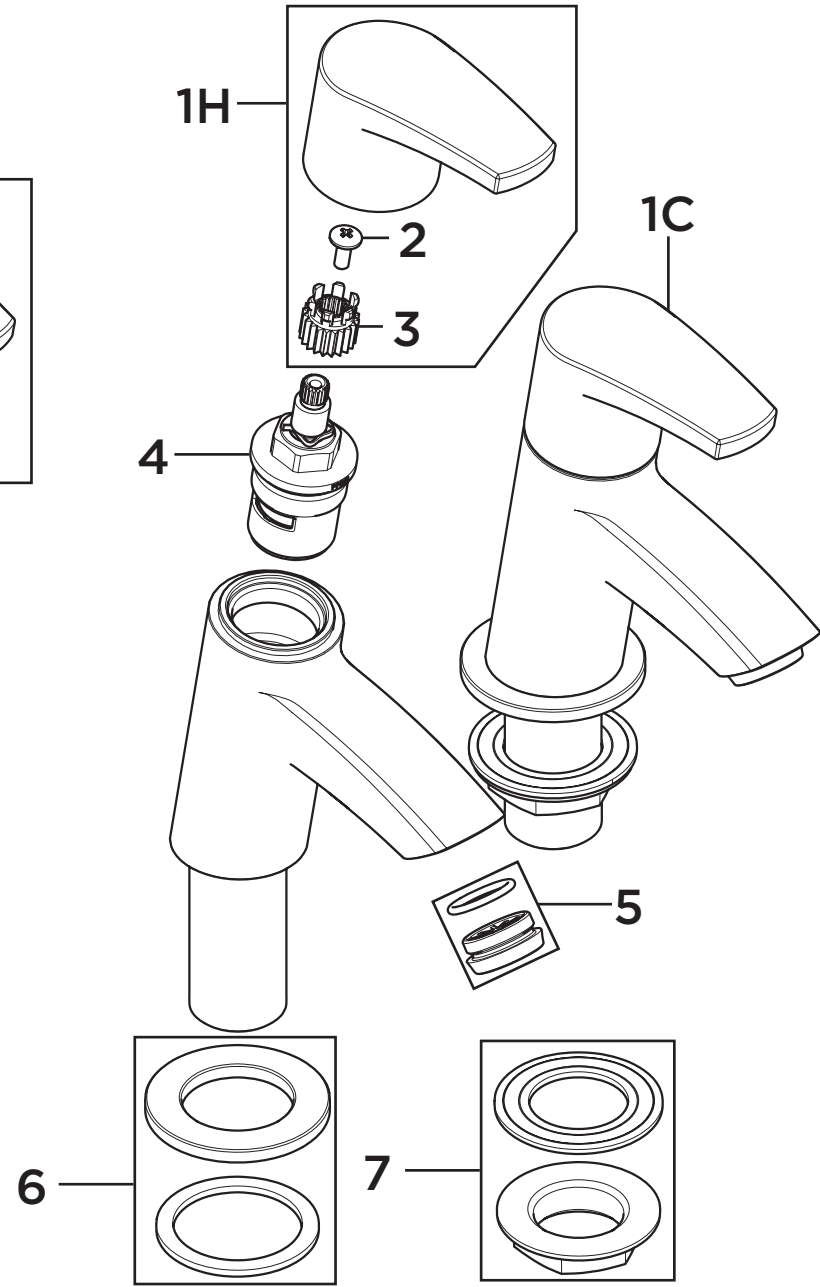

Product Code: OR 3/4 C
Revision: D2

1H	Hot Handle Assembly inc. Spline Adaptor and Screw
1C	Cold Handle Assembly inc. Spline Adaptor and Screw
1P	Handle Assembly (pair) (Spline Adaptor and Screw not Included)
2	M4x10 Screw
3	Spline Adaptor
4	1/4 Turn 3/4" Ceramic Disc Valve (pair)
5	M20 Flow Straightener
6	Plinth with Rubber Seal
7	Backnut and Washer