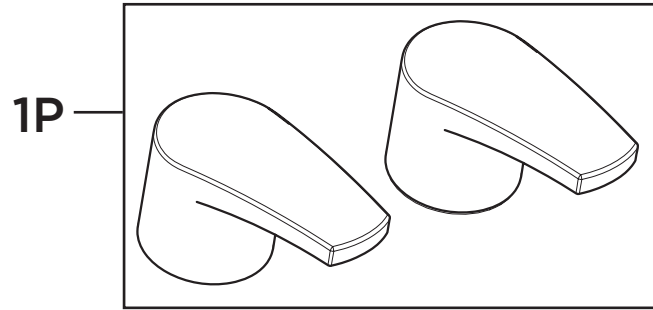

Product Code: OR 3/4 C
Revision: D2

1H	Hot Handle Assembly inc. Spline Adaptor and Screw
1C	Cold Handle Assembly inc. Spline Adaptor and Screw
1P	Handle Assembly (pair) (Spline Adaptor and Screw not Included)
2	M4x10 Screw
3	Spline Adaptor
4	1/4 Turn 3/4" Ceramic Disc Valve (pair)
5	M20 Flow Straightener
6	Plinth with Rubber Seal
7	Backnut and Washer