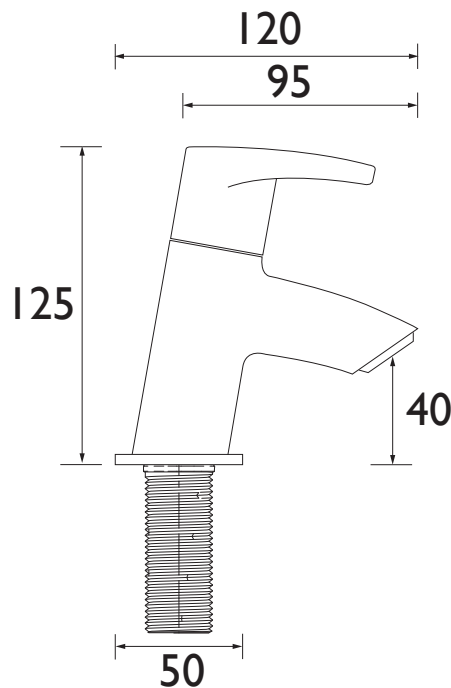

OR 3/4 C

ORTA Tap Range

Orta Bath Taps Chrome

Features:

- Long life 1/4 turn ceramic disc valves for added durability and smooth control.
- Robust metal fixing nut to secure the tap in place reducing the risk of loosening over time.
- A hard-wearing, flawless, scratch resistant chrome finish that lasts for years. Salt spray tested to ensure added durability.
- 10 year parts and 1 year labour guarantee for peace of mind.
- Co-ordinating Bathroom taps, Recess shower and Accessories available.

Product Certifications:

WRAS Cert. Number: 2104904
WRAS Expiry Date: 30/04/2026

For more products, visit our website:
<http://www.bristan.com>

Specification

Product Type:	Bathroom Taps
Main Construction Material:	Brass
Mount Type:	Deck Mounted
Handle Type:	Lever Handles
Connection Inlet:	3/4" BSP
Connection Outlet:	M24 Flow Straightener
Number of Tap Holes:	2
Valve/Cartridge Type:	3/4" Ceramic Disc Valve - 1/4 turn
Plumbing System Requirements:	Suitable for all plumbing systems
Minimum Dynamic Pressure (bar):	0.2 bar
Maximum Dynamic Pressure (bar):	5.0 bar
Maximum Hot Water Temperature °C:	60°C
Maximum Static Pressure (bar):	10 bar
Isolation Included:	No

Dimensions (measurements in mm)

Flow Rates (l/min)

System Pressure (bar)	0.2	0.5	1	2	3	5
OR 3/4 C (Cold)	15.3	25.3	36.2	51.1	61.9	103.2
OR 3/4 C (Hot)	14.5	24.4	35.4	50.1	61.3	79.2

TECHNICAL DATA SHEET

BRISTAN