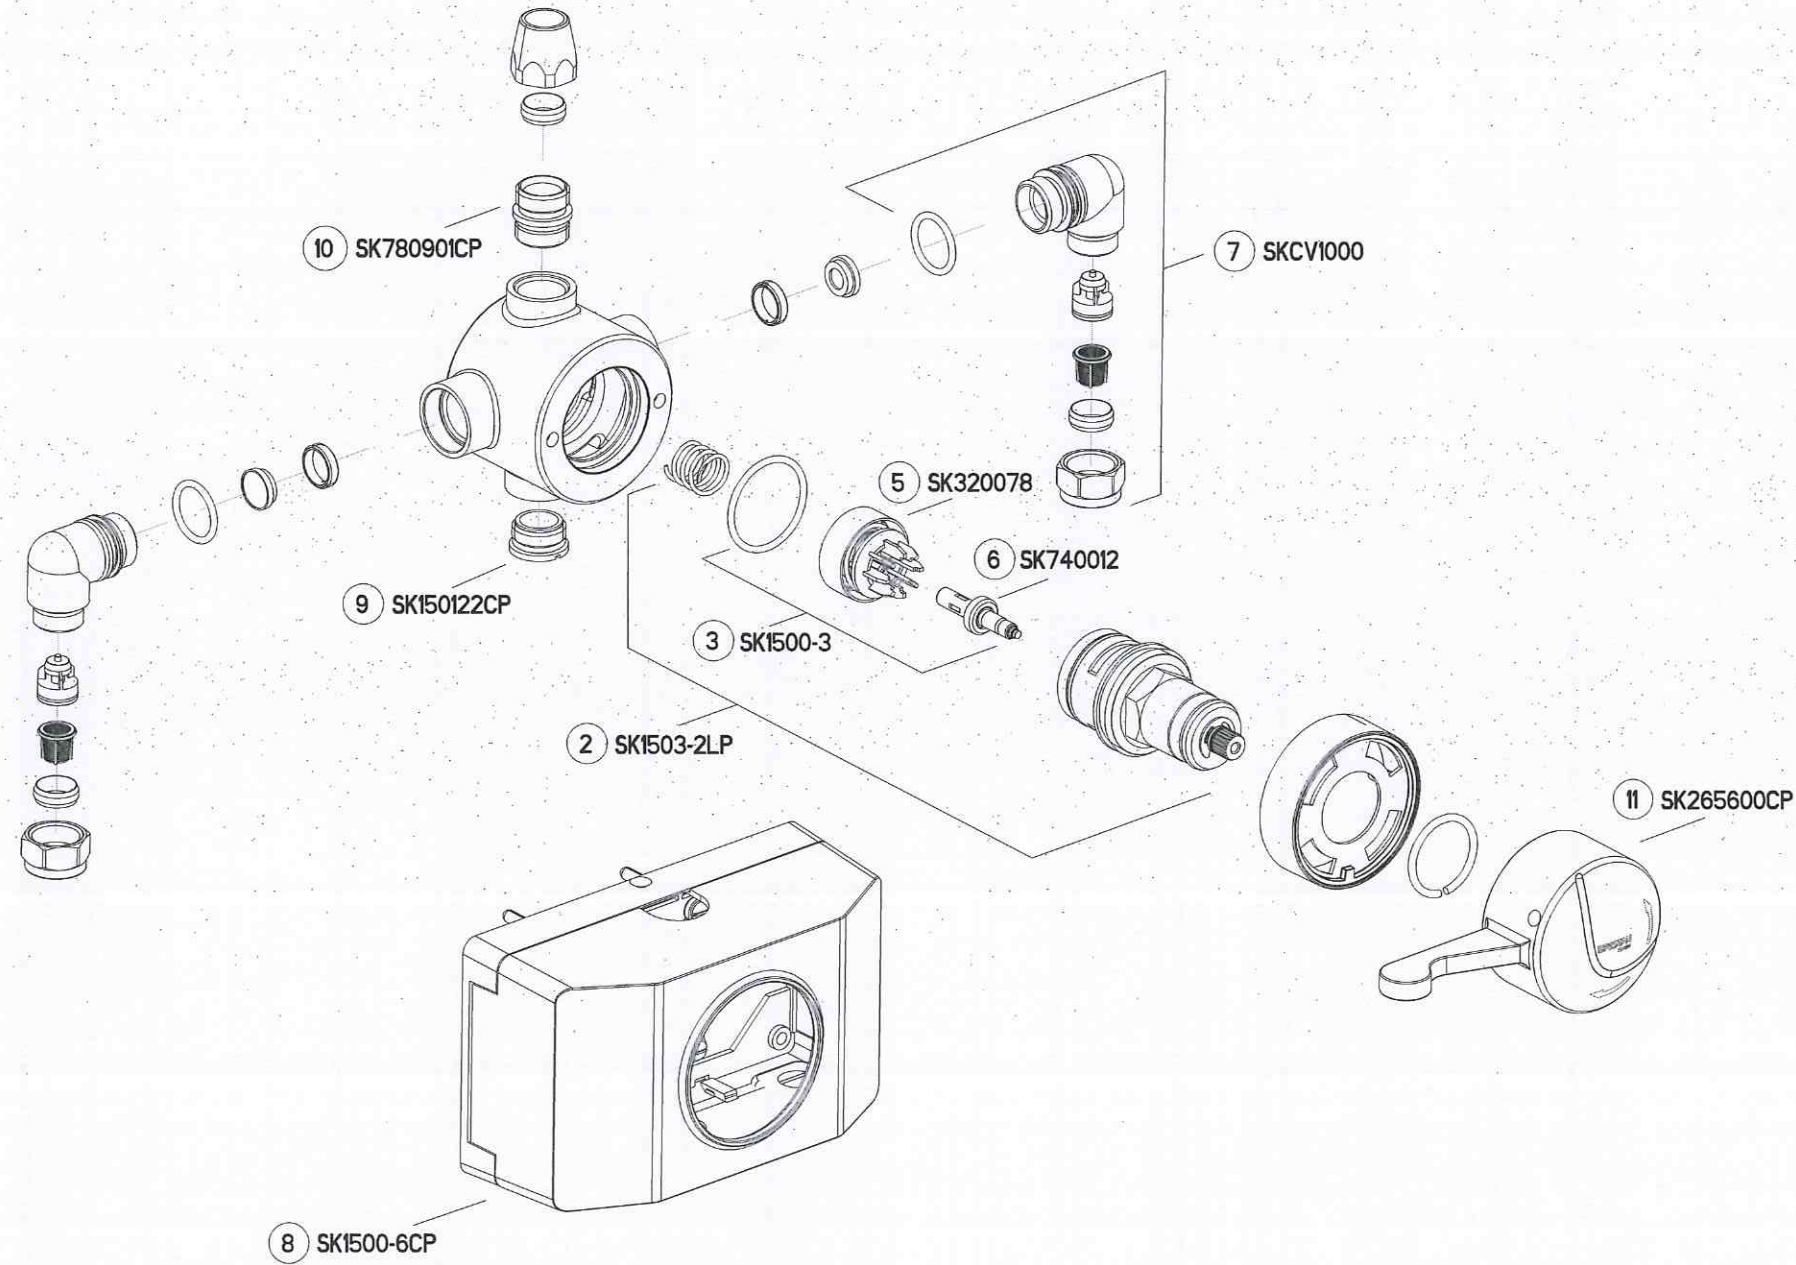

DRW POSN No.	PART No.	PART DESCRIPTION
1	SK1500-1	SEALS KIT VS
2	SK1503-2LP	CARTRIDGE INTERNAL SEAL
3	SK1500-3	PISTON AND THERMOSTAT
4	SK1500-12	LIMITERS
5	SK320078	PISTON
6	SK740012	THERMOSTAT
7	SKCV1000	ELBOW
8	SK1500-6CP	BACKPLATE, SHROUD AND FITTINGS
9	SK150122CP	OUTLET PLUG
10	SK780901CP	OUTLET ADAPTOR
11	SK265600CP	LEVER

OP TSI503 SCL C (R)

1 SK1500-1

4 SK1500-12