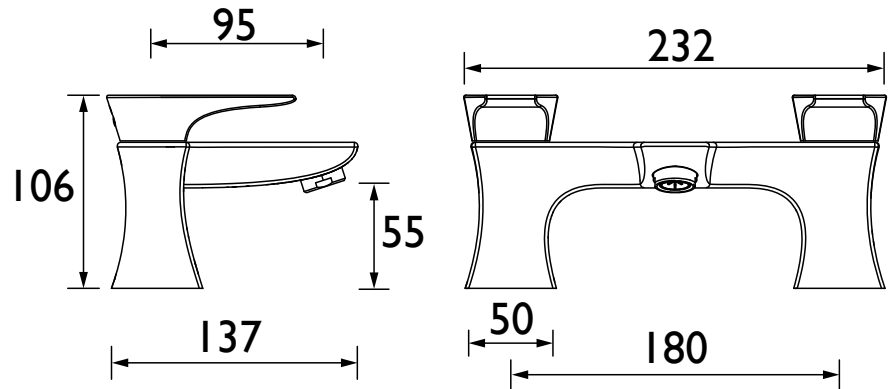

### Specification

Product Type:	Bathroom Tap
Main Construction Material:	Brass
Mount Type:	Deck Mounted
Handle Type:	Lever Handle
Connection Inlet:	3/4" BSP
Connection Outlet:	M24 Flow Straightener
Number of Tap Holes:	2
Valve/Cartridge Type:	3/4" Ceramic Disc Valve - 1/4 turn
Plumbing System Requirements:	Suitable for all plumbing systems
Minimum Dynamic Pressure (bar):	0.2 bar
Maximum Dynamic Pressure (bar):	5 bar
Maximum Hot Water Temperature °C:	65°C
Maximum Static Pressure (bar):	10 bar
Flow Type:	Single Flow
Isolation Included:	No

### Dimensions (measurements in mm)