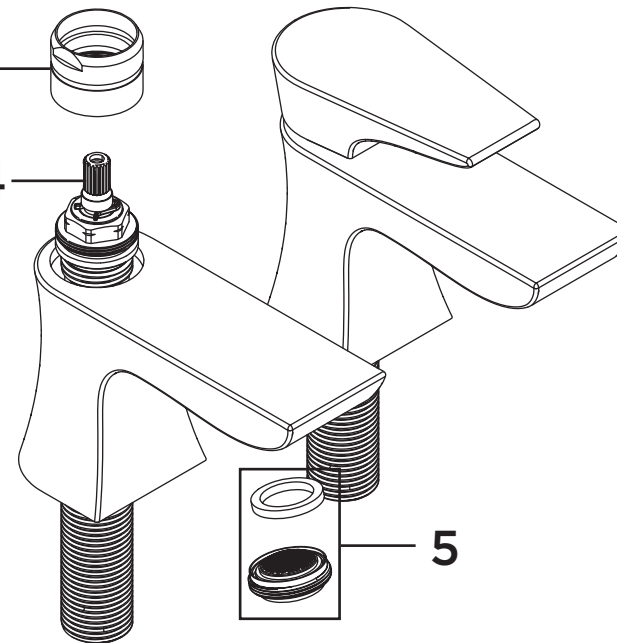

Product Code: HOU 3/4 RANGE**Revision:** D4

1	Handle Assembly (Pair)
2	Spline Adaptor
3	Shroud
4	3/4" Ceramic Disc Valves (Pair)
5	M24 Coin-Slot Aerator
6	Base Seal
7	3/4" Backnut & Washer (Pair)