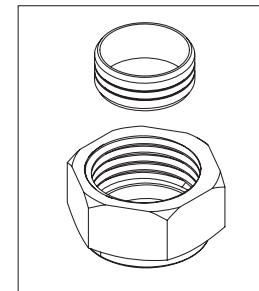

**Product Code:** WMNT4 C**Revision:** D2

— 2

— 1

— 3

— 4

— 5

1	Fixing Plate
2	Fixing Kit
3	Elbow
4	Nipple
5	Backnut & Olive