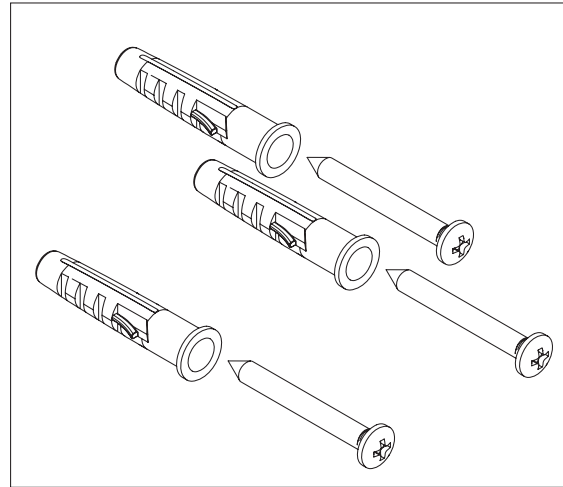

**Product Code:** WMNT4 C**Revision:** D2

— 2

— 1

— 3

— 4

— 5

1	Fixing Plate
2	Fixing Kit
3	Elbow
4	Nipple
5	Backnut & Olive