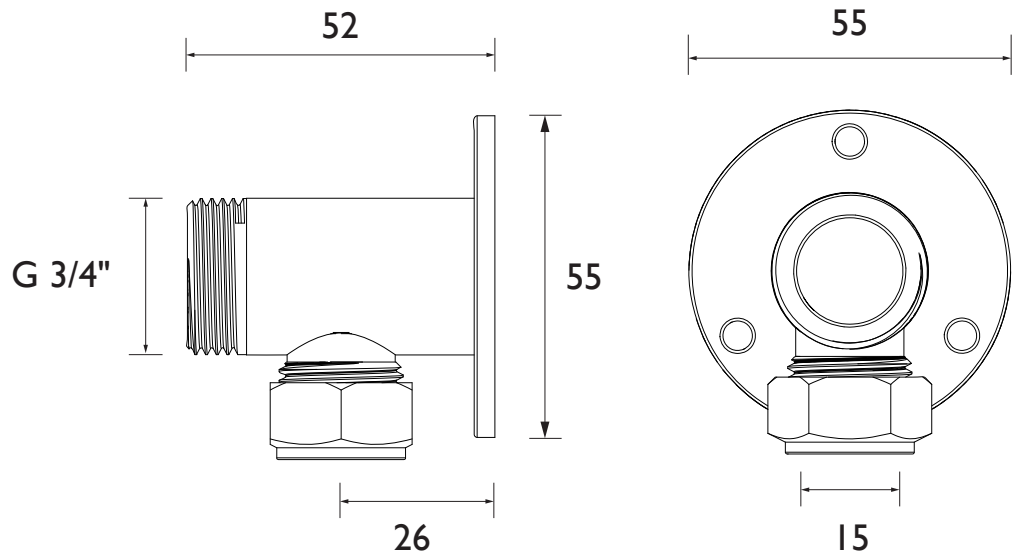

WMNT4 C

SHOWER ACC Shower Range

Surface Mounted Pipework Fittings
Chrome Plated

Features:

- Enjoy lasting brilliance with our flawless, scratch-resistant chrome finish that's salt spray tested for durability
- Built to last, backed by a lifetime parts and 1-year labour guarantee

Product Certifications:

For more products, visit our website:
<http://www.bristan.com>

Specification

Finish/Colour:	Chrome Plated
Main Construction Material:	Brass
Shower Kit:	N/A
Shower Head Type:	N/A
Rub Clean Handset:	N/A
Mounting Type:	Wall
Plumbing System Suitability:	Suitable for all plumbing systems
Minimum Dynamic Pressure (bar):	0.2 bar
Maximum Dynamic Pressure (bar):	5 bar
Maximum Static Pressure (bar):	10 bar
Maximum Hot Water Supply Temperature °C:	65
Connection Inlet:	15mm Compression
Connection Outlet:	G 3/4" male
Isolation Included:	No
Check Valve Included:	No
What's Included:	2 x Wall Mounts, 2 x Plated Shrouds, 6 x Screws, 6 x Rawl Plugs, 1 x Fitting Instructions

Dimensions (measurements in mm)

TECHNICAL
DATA
SHEET

BRISTAN