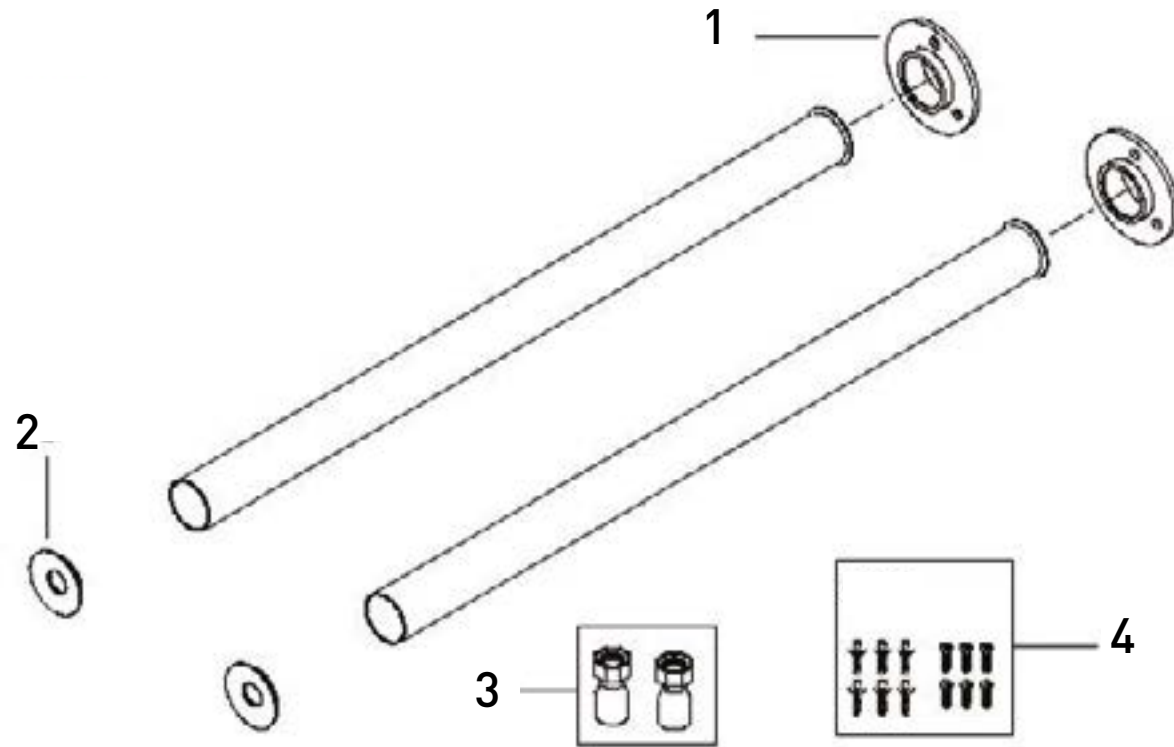

Product Code: SHR C

Revision: D2

1	Fixing Bracket
2	Pipe Cap
3	3/4" Inlet Connection
4	Fixing Kit