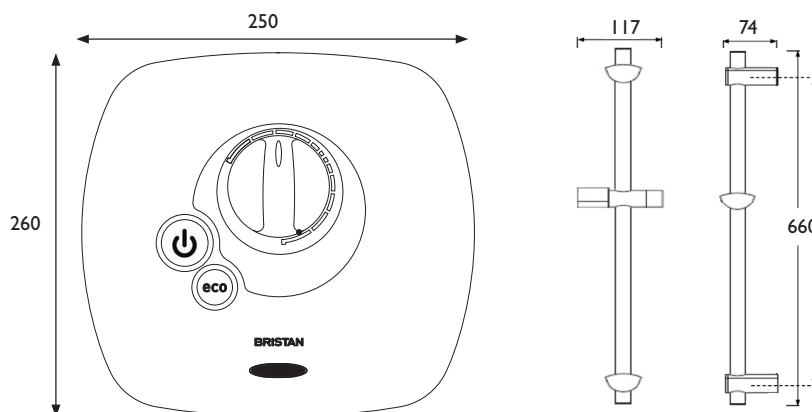

HYDROPOWER Power Shower Range

HY POWSHX W

Hydropower Thermostatic
Power Shower White

Specification

Finish/Colour:	Matt Chrome/White
Main Construction Material:	ABS Plastic
No of Controls:	3
Shower Type:	Power Shower 1500
Shower Head Type:	Adjustable
Working Pressure Range: (bar)	Min. 0.1 Bar, Max 1.0 Bar
Maximum Static Pressure: (bar)	1
Plumbing System Suitability:	Low Pressure Gravity Systems Only
Connection Inlet:	15mm Push-Fit Inlet Connections
Connection Outlet:	G 1/2" BSP
Thermostatic:	Thermostatic
Maximum Hot Water Supply Temperature	60
Power Rating:	230v AC@50Hz/3Amp/150W
Motor Rating:	15 mins. (unit will need to cool down if thermal cut out trips)

Features:

- Eco button for deactivation of pump
- 15mm push-fit inlet connections
- Thermostatic cartridge keeps water temperature within +/- 1°C
- Push button start/stop with single temperature dial
- Includes hose, rub-clean anti-limescale handset and riser rail
- Better Handset 3/Function white

Product Certifications:

For more products, visit our website:
<http://www.bristan.com>

Dimensions (measurements in mm)

Flow Rates (l/min)

System Pressure (bar)	0.03	0.1	0.5
Through Handset (Both Rings)	7.9	8.2	9.3