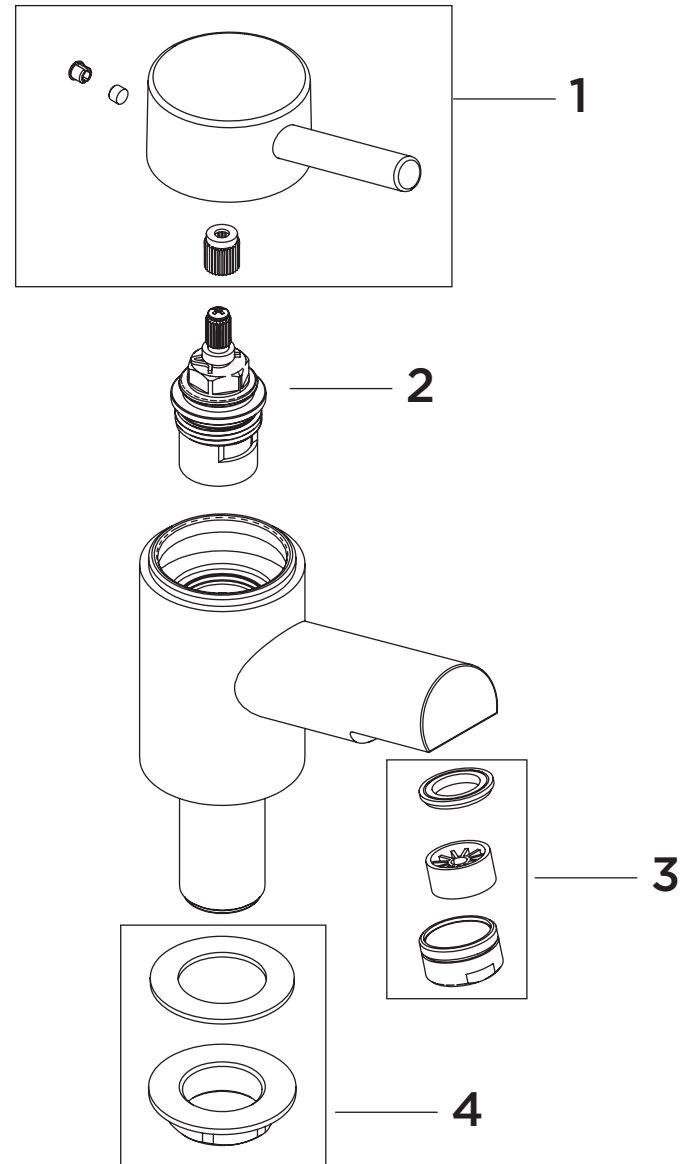

**Product Code:** PM 3/4 C**Revision:** D4

1	Handle Assembly (Pair)
2	Hot & Cold CD Valve (Pair)
3	M24 Anti-Splash
4	Backnut and Washer