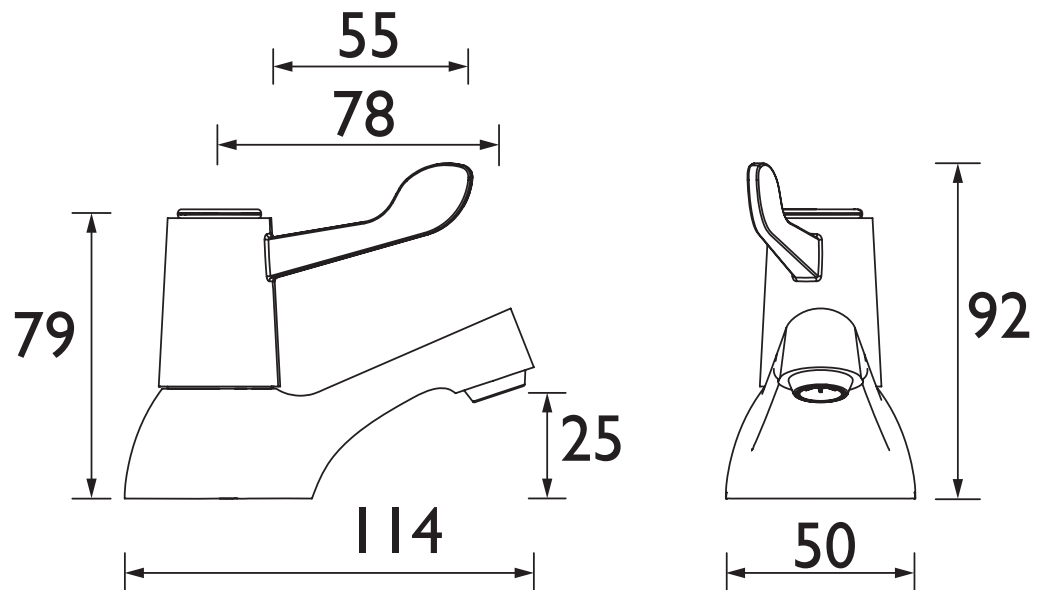

Specify As:

Bristan "VAL 3/4 C CD" Lever Basin Taps with 3" (76mm) Levers, 3/4" BSP threaded inlet tails and 1/4 turn ceramic disc valves. Product is WRAS Approved with a 5 year warranty. Manufacturer: Bristan Group Limited. Contact Details: contractenquiry@bristan.com

Product Certifications:

WRAS Cert. Number: 1909901
WRAS Expiry Date: 30/09/2024

For more products, visit our website:
<http://www.bristan.com>

Specification

Product Type:	Bathroom taps
Main Construction Material:	Brass
Mount Type:	Deck Mounted
Handle Type:	Lever Handles
Connection Inlet:	3/4" BSP
Connection Outlet:	M16 Aerator
Number of Tap Holes:	2
Valve/Cartridge Type:	3/4" Ceramic Disc Valve
Plumbing System Requirements:	Suitable for all plumbing systems
Minimum Dynamic Pressure:	0.2 Bar
Maximum Dynamic Pressure:	5.0 bar
Maximum Hot Water Temperature: °C	65
Maximum Static Pressure: (bar)	10
Flow Type:	Single Flow
Isolation Included:	No

Dimensions (measurements in mm)

Flow Rates (l/min)

System Pressure (bar)	0.2	0.5	1	2	3	5
VAL 3/4 C CD	12.4	19.5	27.6	39.2	48	61.9

TECHNICAL DATA SHEET

BRISTAN

D8