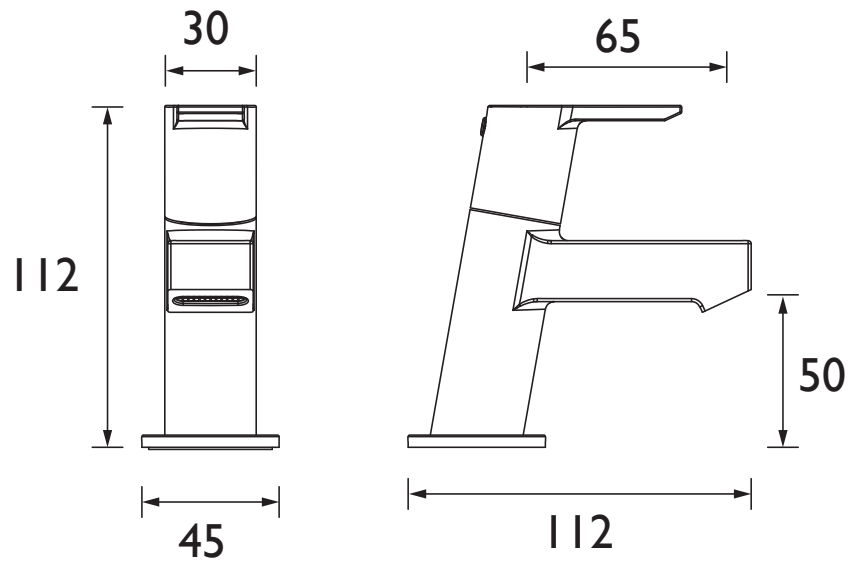

### Specification

Product Type:	Bathroom Taps
Main Construction Material:	Brass
Mount Type:	Deck Mounted
Handle Type:	Lever Handles
Connection Inlet:	1/2" BSP
Connection Outlet:	Aerator
Number of Tap Holes:	2
Valve/Cartridge Type:	1/2" Ceramic Disc Valve
Plumbing System Requirements:	Suitable for all plumbing systems
Minimum Dynamic Pressure (bar):	0.2 bar
Maximum Dynamic Pressure (bar):	5.0 bar
Maximum Hot Water Temperature °C:	65°C
Maximum Static Pressure (bar):	10 bar
Isolation Included:	No

### Dimensions (measurements in mm)