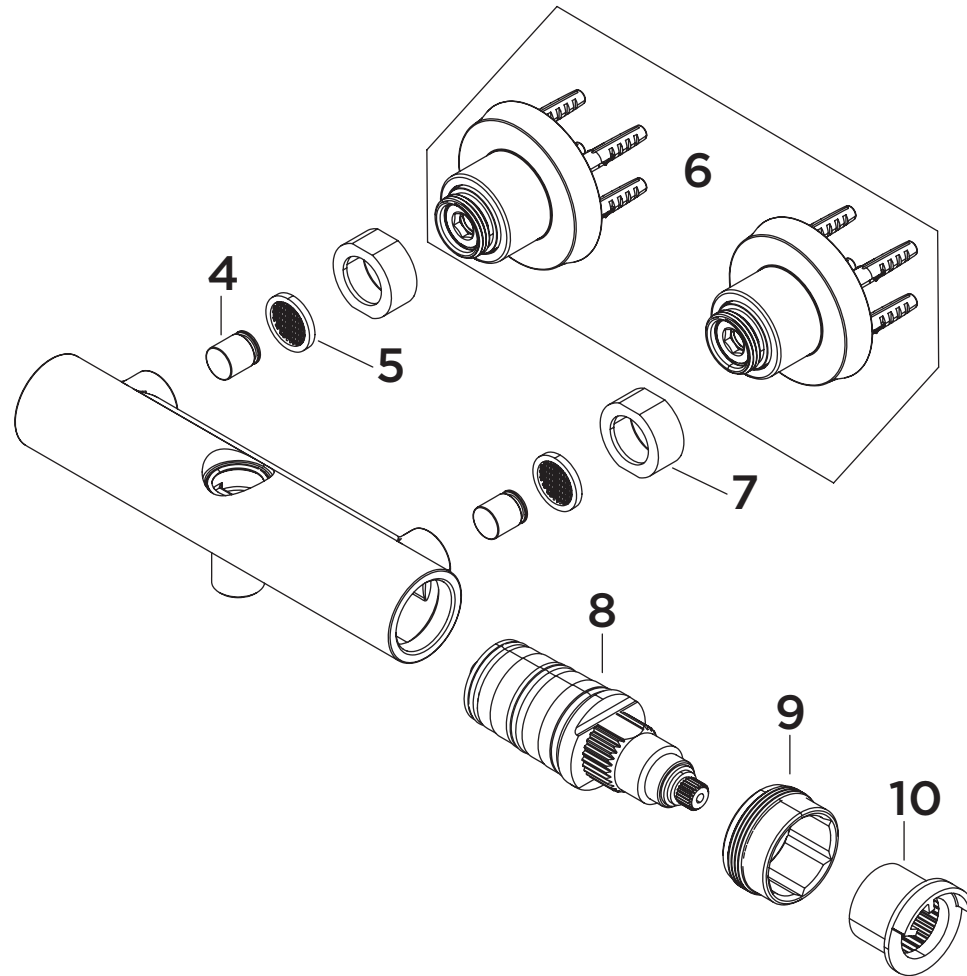

**Product Code:** CR SHXDIVFF C

**Revision:** D4

1	Flow Handle Assembly
2	Cartridge
3	Flow Valve Nut
4	Check Valve
5	Filter Washer (Pair)
6	Wall Mount 12 (Pair)
7	Backnut
8	Thermostatic Cartridge
9	Cartridge Retaining Nut
10	Temperature Stop
11	Temperature Handle Assembly
12	Telescopic Riser Rail
13	Wall Arm
14	Fixed Head
15	Telescopic Wall Bracket
16	Handset
17	Hose
18	Slider
19	Riser Rail Connector