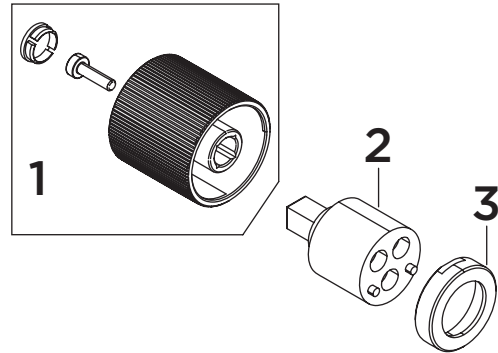

**Product Code:** CR SHXDIVFF C

**Revision:** D4

1	Flow Handle Assembly
2	Cartridge
3	Flow Valve Nut
4	Check Valve
5	Filter Washer (Pair)
6	Wall Mount 12 (Pair)
7	Backnut
8	Thermostatic Cartridge
9	Cartridge Retaining Nut
10	Temperature Stop
11	Temperature Handle Assembly
12	Telescopic Riser Rail
13	Wall Arm
14	Fixed Head
15	Telescopic Wall Bracket
16	Handset
17	Hose
18	Slider
19	Riser Rail Connector