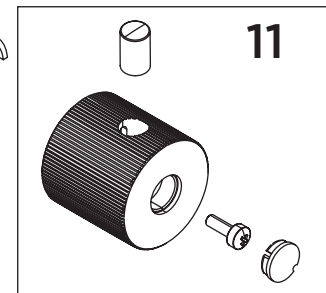

**Product Code:** CR SHXDIVFF C

**Revision:** D4

1	Flow Handle Assembly
2	Cartridge
3	Flow Valve Nut
4	Check Valve
5	Filter Washer (Pair)
6	Wall Mount 12 (Pair)
7	Backnut
8	Thermostatic Cartridge
9	Cartridge Retaining Nut
10	Temperature Stop
11	Temperature Handle Assembly
12	Telescopic Riser Rail
13	Wall Arm
14	Fixed Head
15	Telescopic Wall Bracket
16	Handset
17	Hose
18	Slider
19	Riser Rail Connector